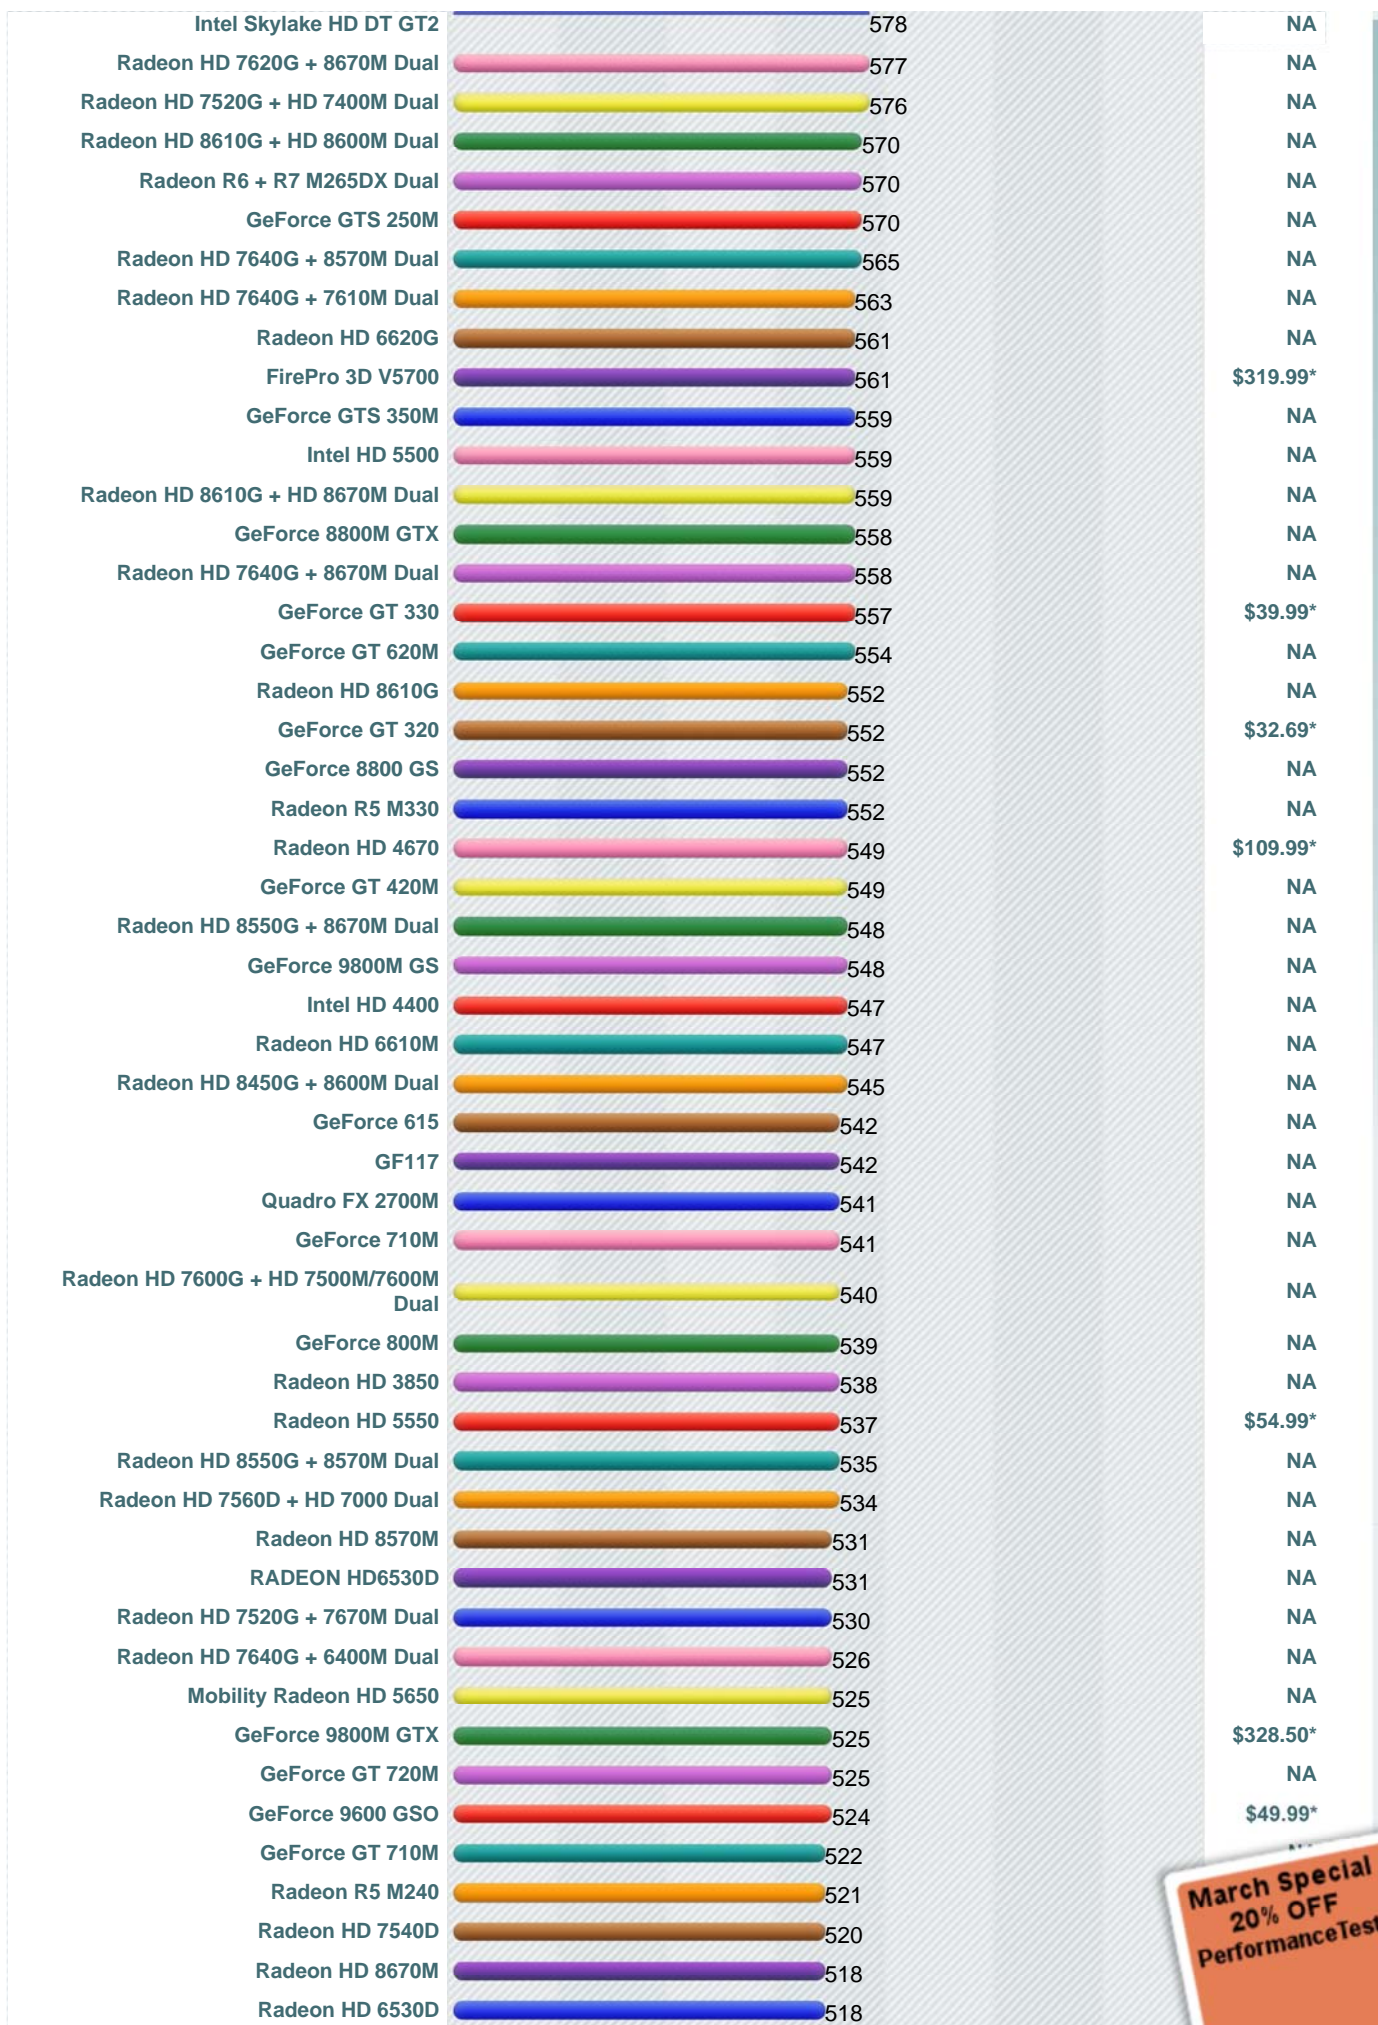

March Special
20% OFF
PerformanceTest