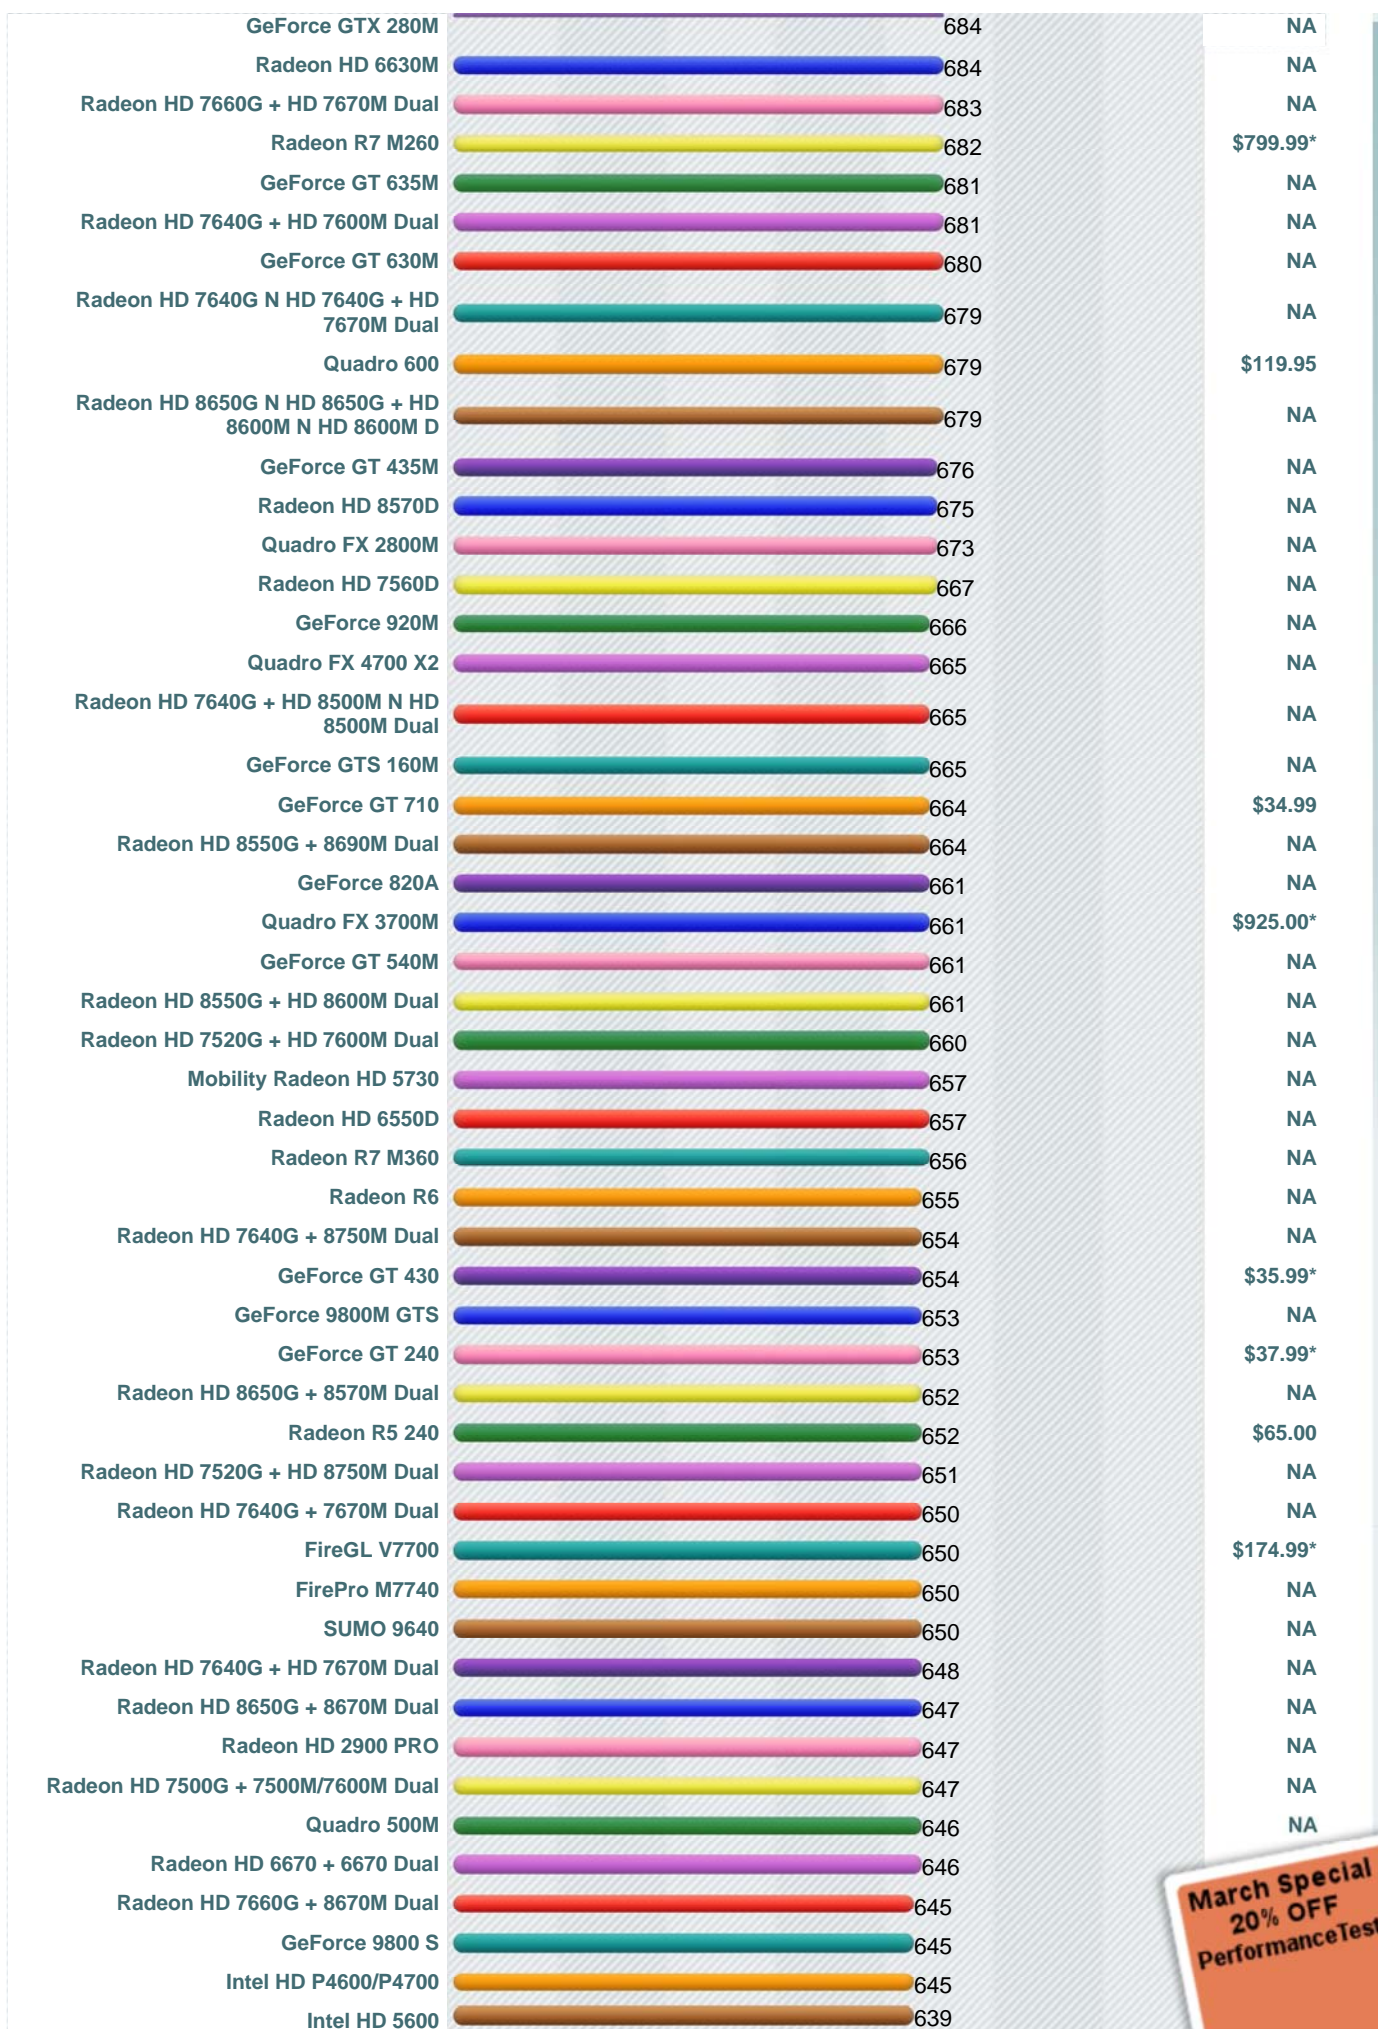

March Special
20% OFF
PerformanceTest