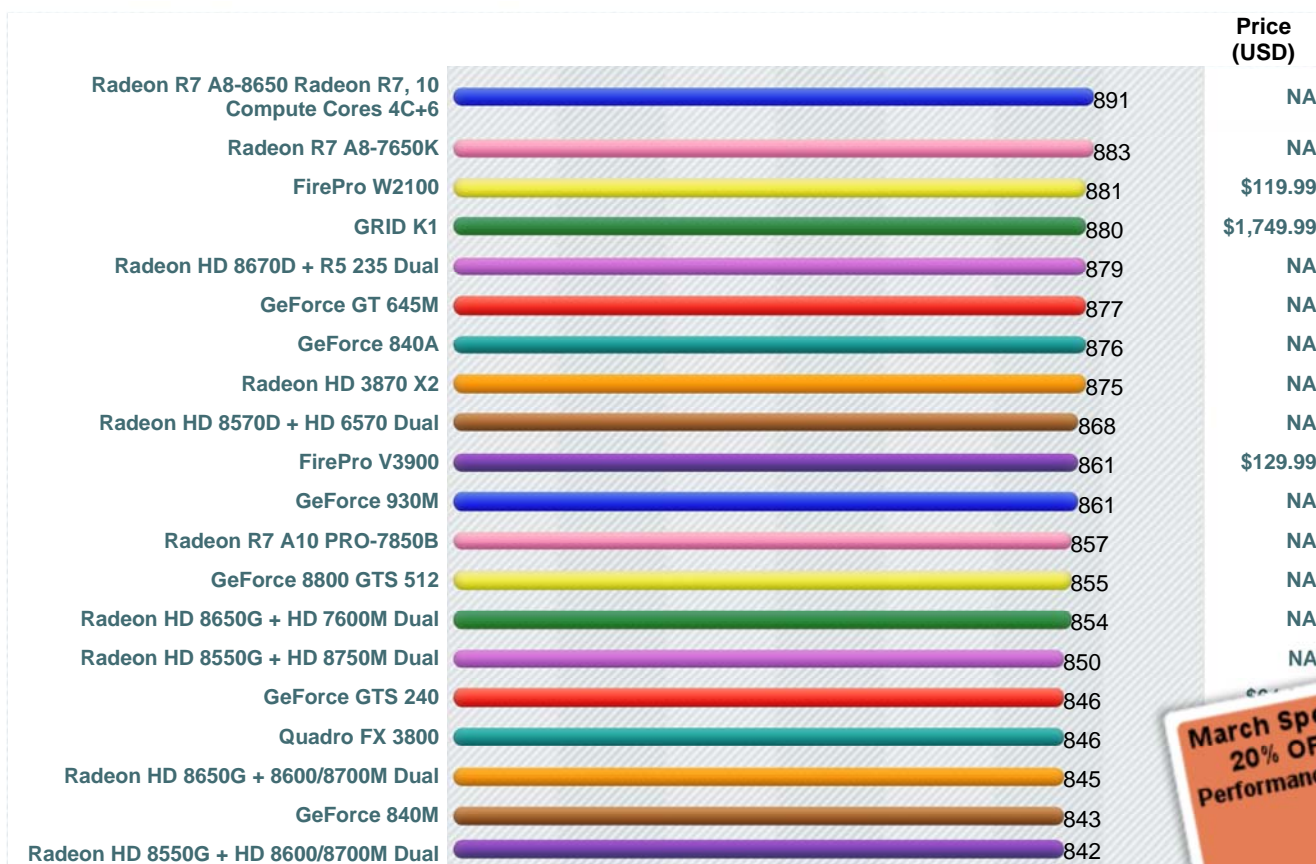

Videocard Benchmarks

Over 600,000 Video Cards Benchmarked

---Select A Page---

How does your Video Card compare?
Add your card to our benchmark charts with **PerformanceTest V8!**

Mid-to-High Range Video Card Chart

This chart made up of thousands of **PerformanceTest** benchmark results and is updated daily with new graphics card benchmarks. The mid to high range chart typically contains video cards that are a couple of years old and includes ATI cards (such as older ATI Radeon models), nVidia cards (such as older nVidia GeForce and Quadro models) and better performing Integrated Display Adapters from Intel, Asus and other manufacturers.

G3D Mark | Price Performance
(Click to select desired chart)

PassMark - G3D Mark High Mid Range Videocards - Updated 15th of March 2016