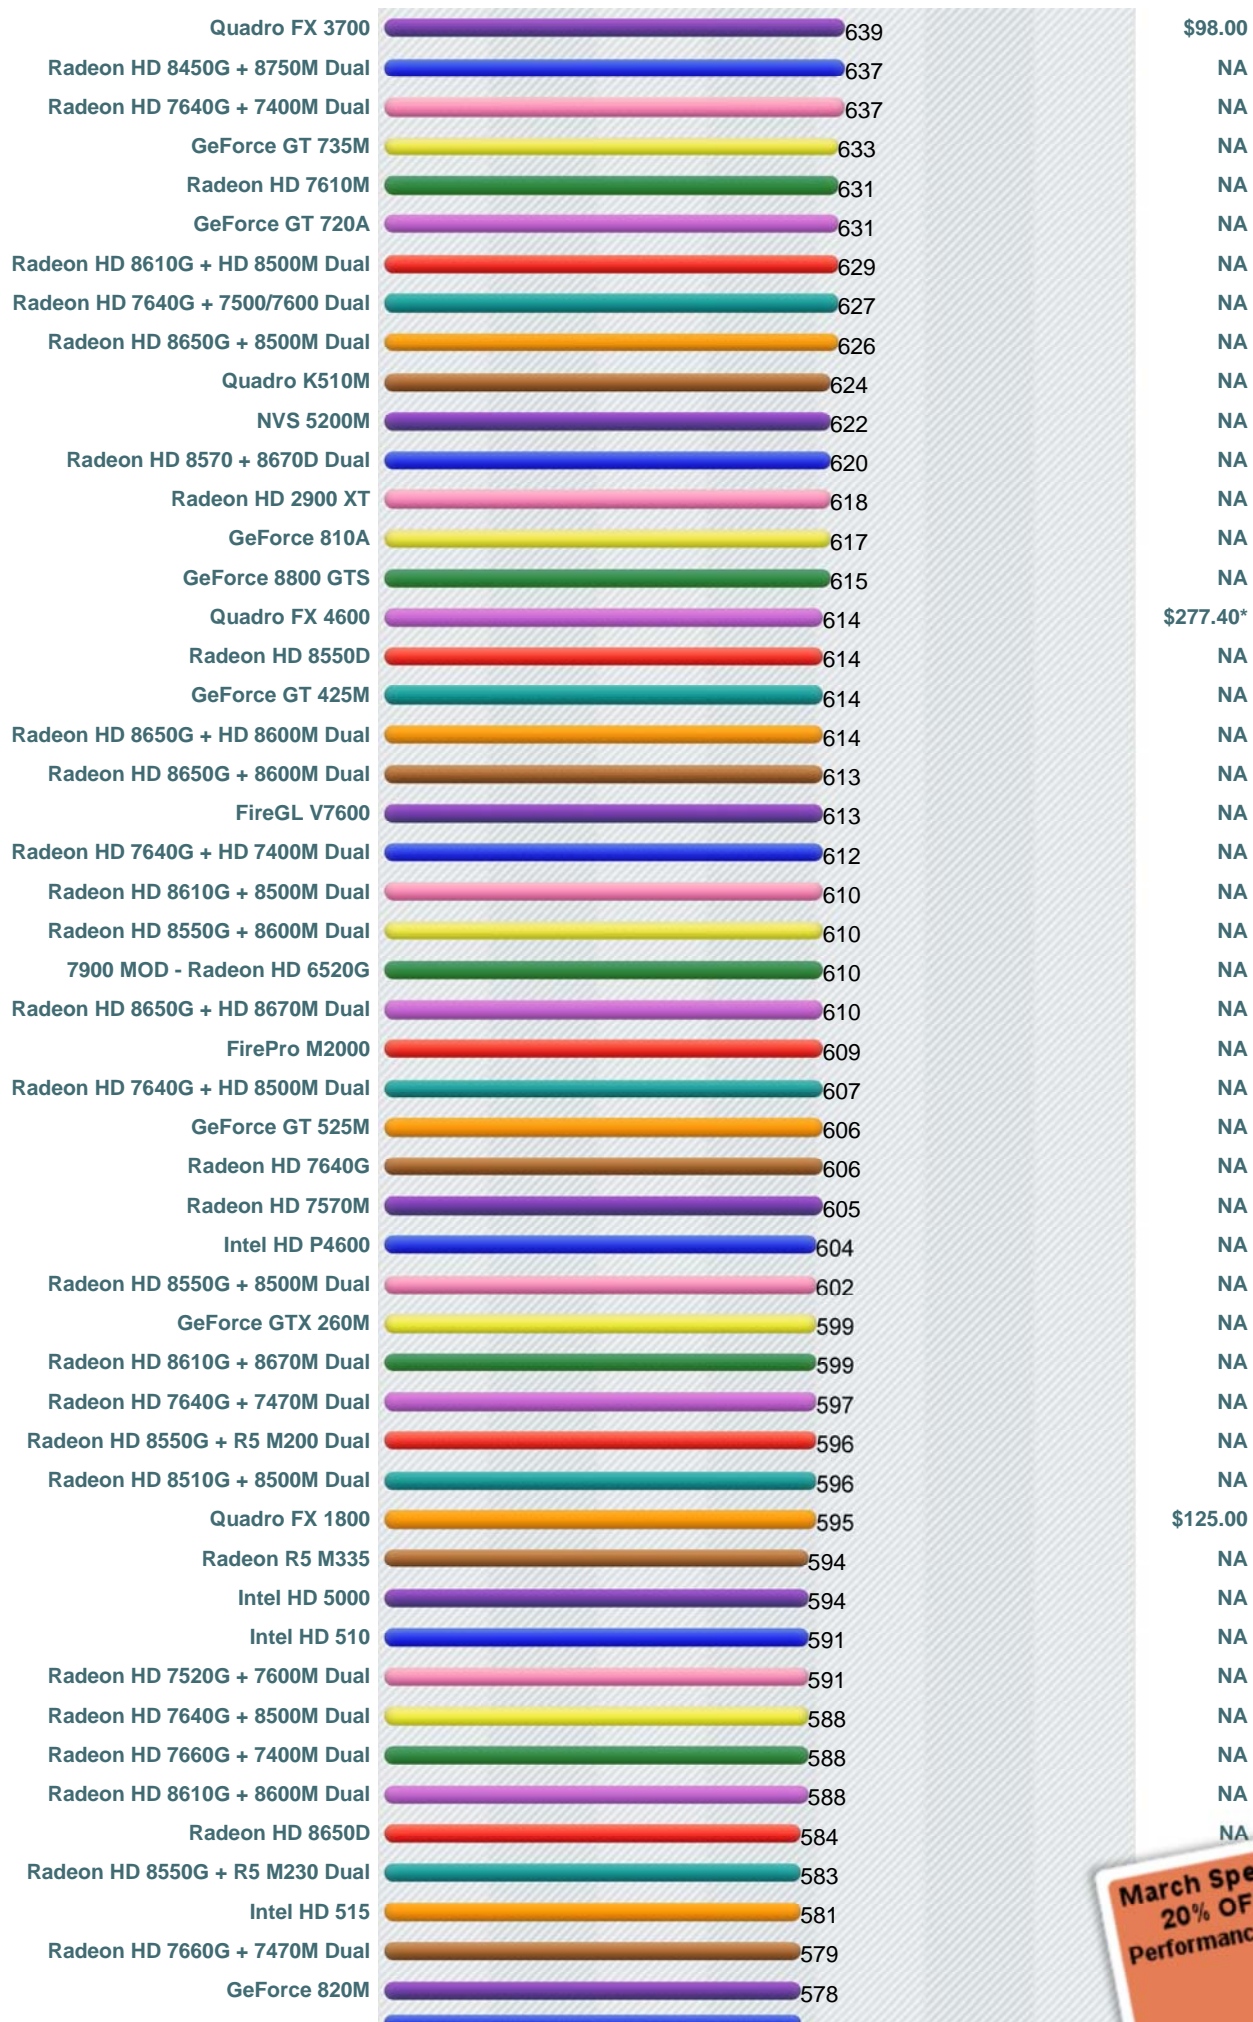

March Special
20% OFF
PerformanceTest