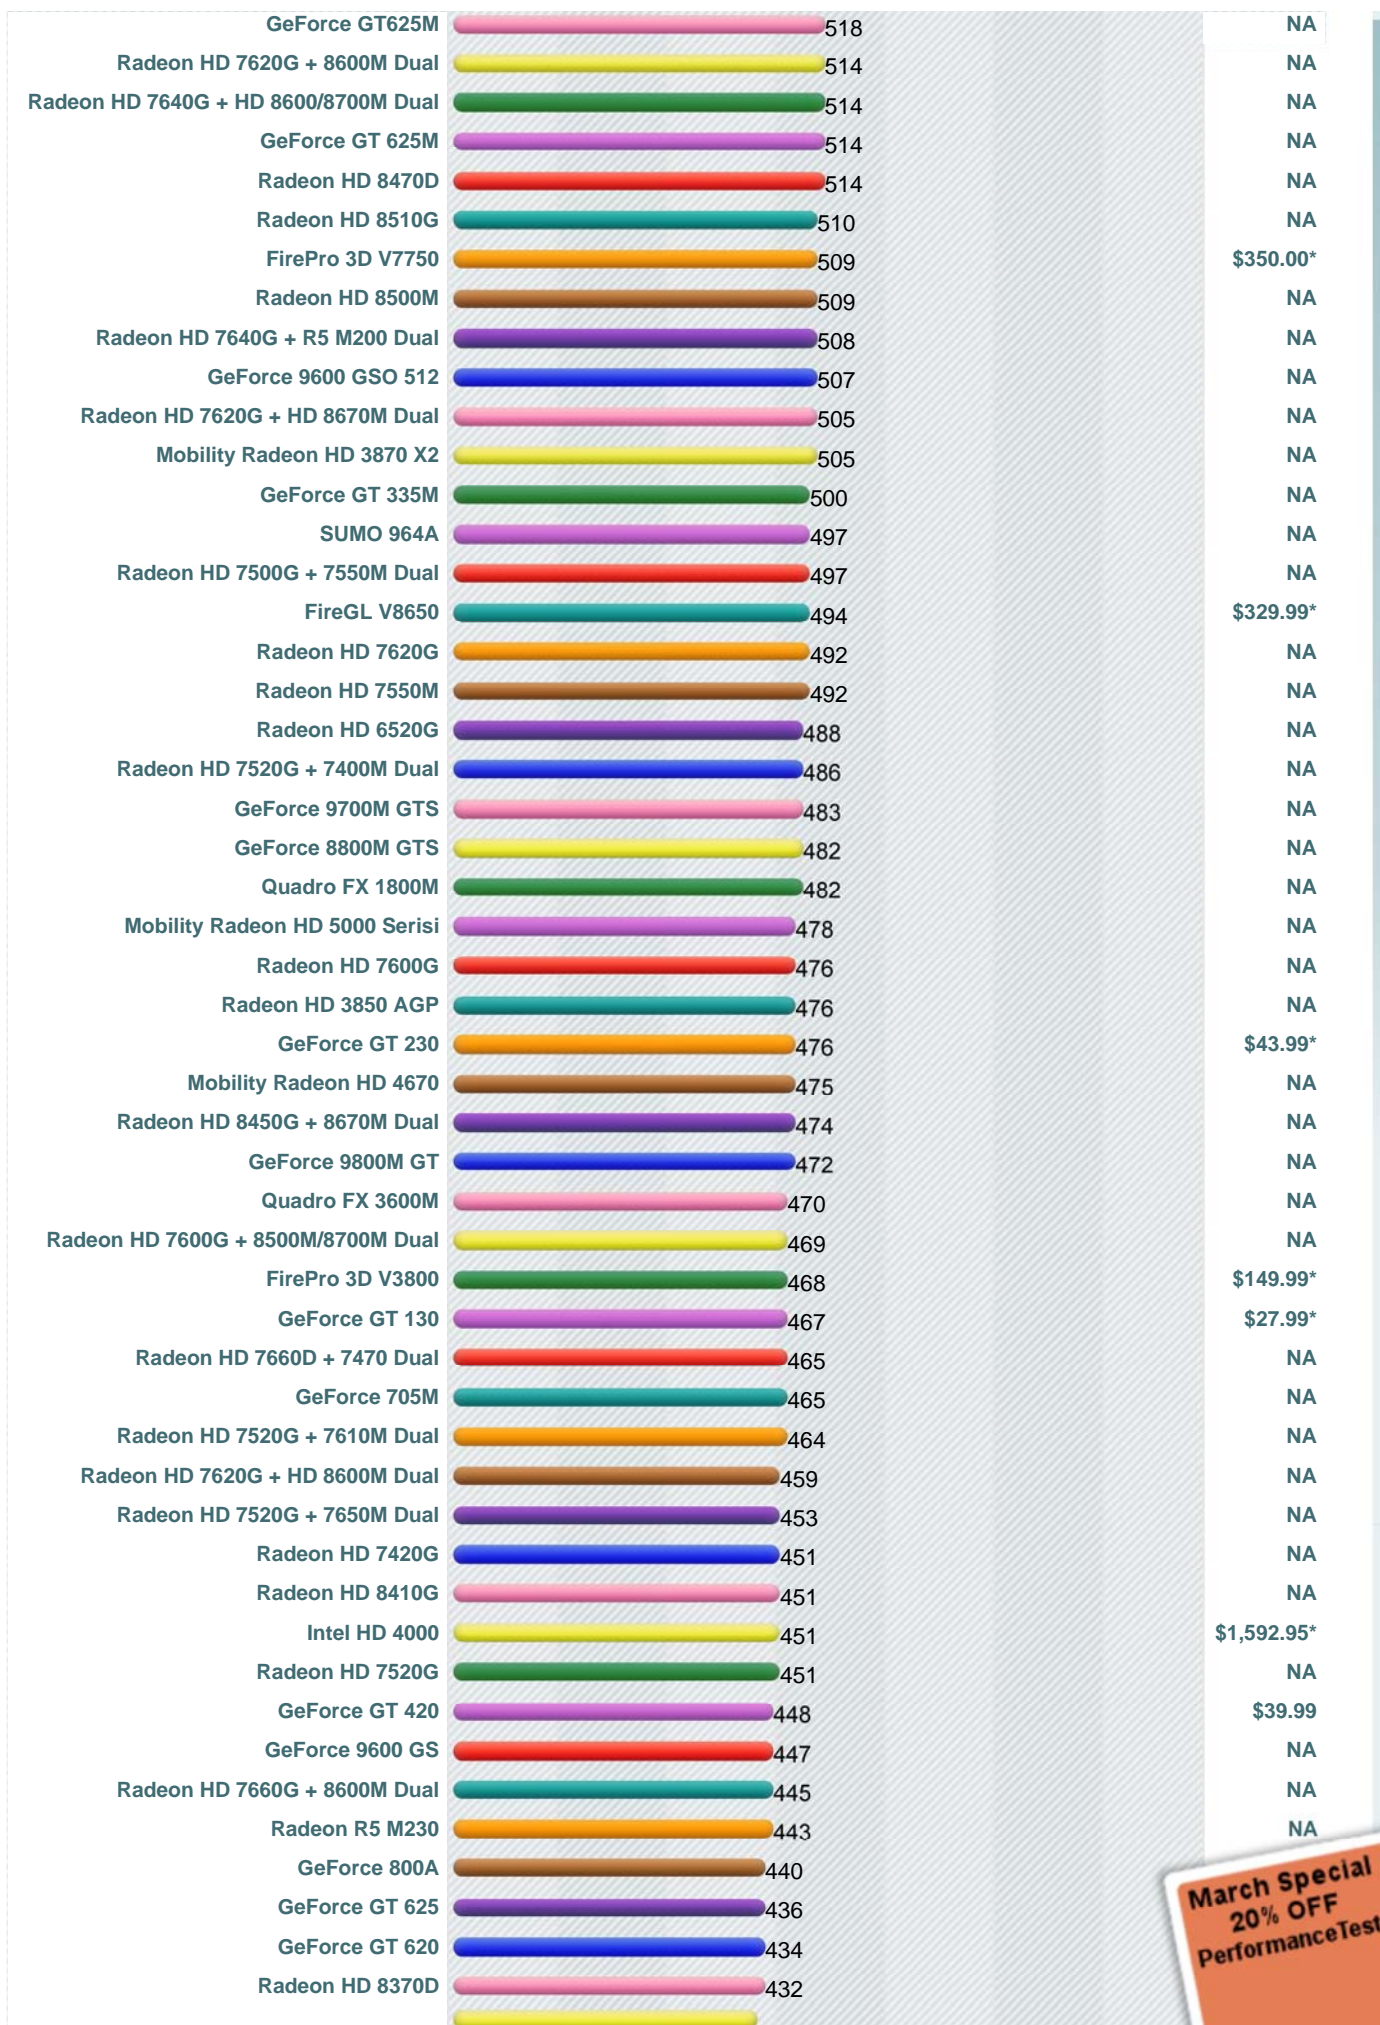

March Special
20% OFF
PerformanceTest