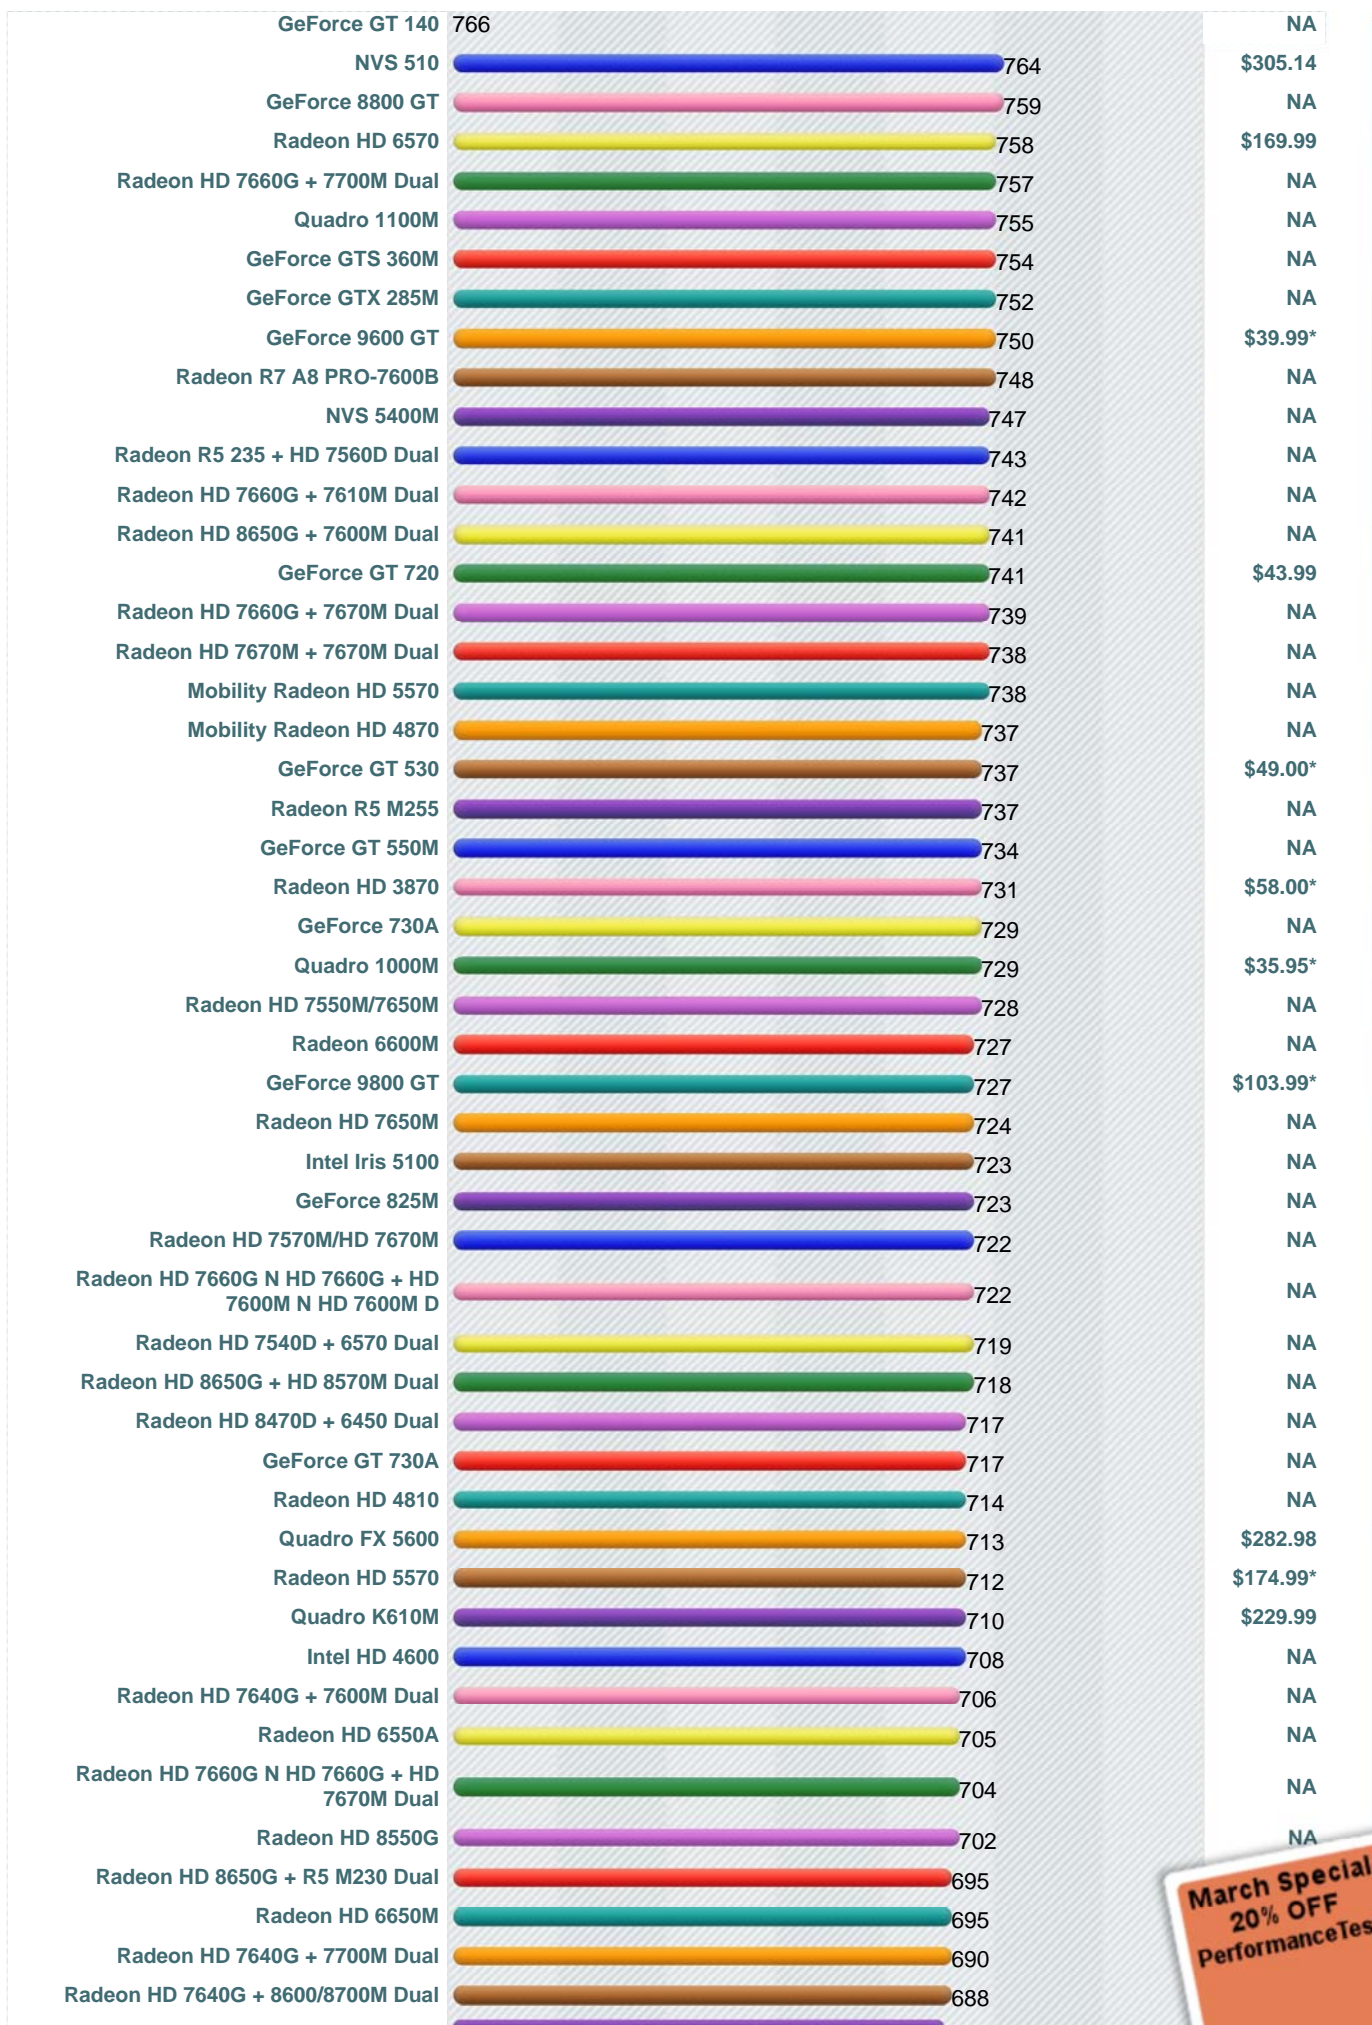

March Special
20% OFF
PerformanceTest