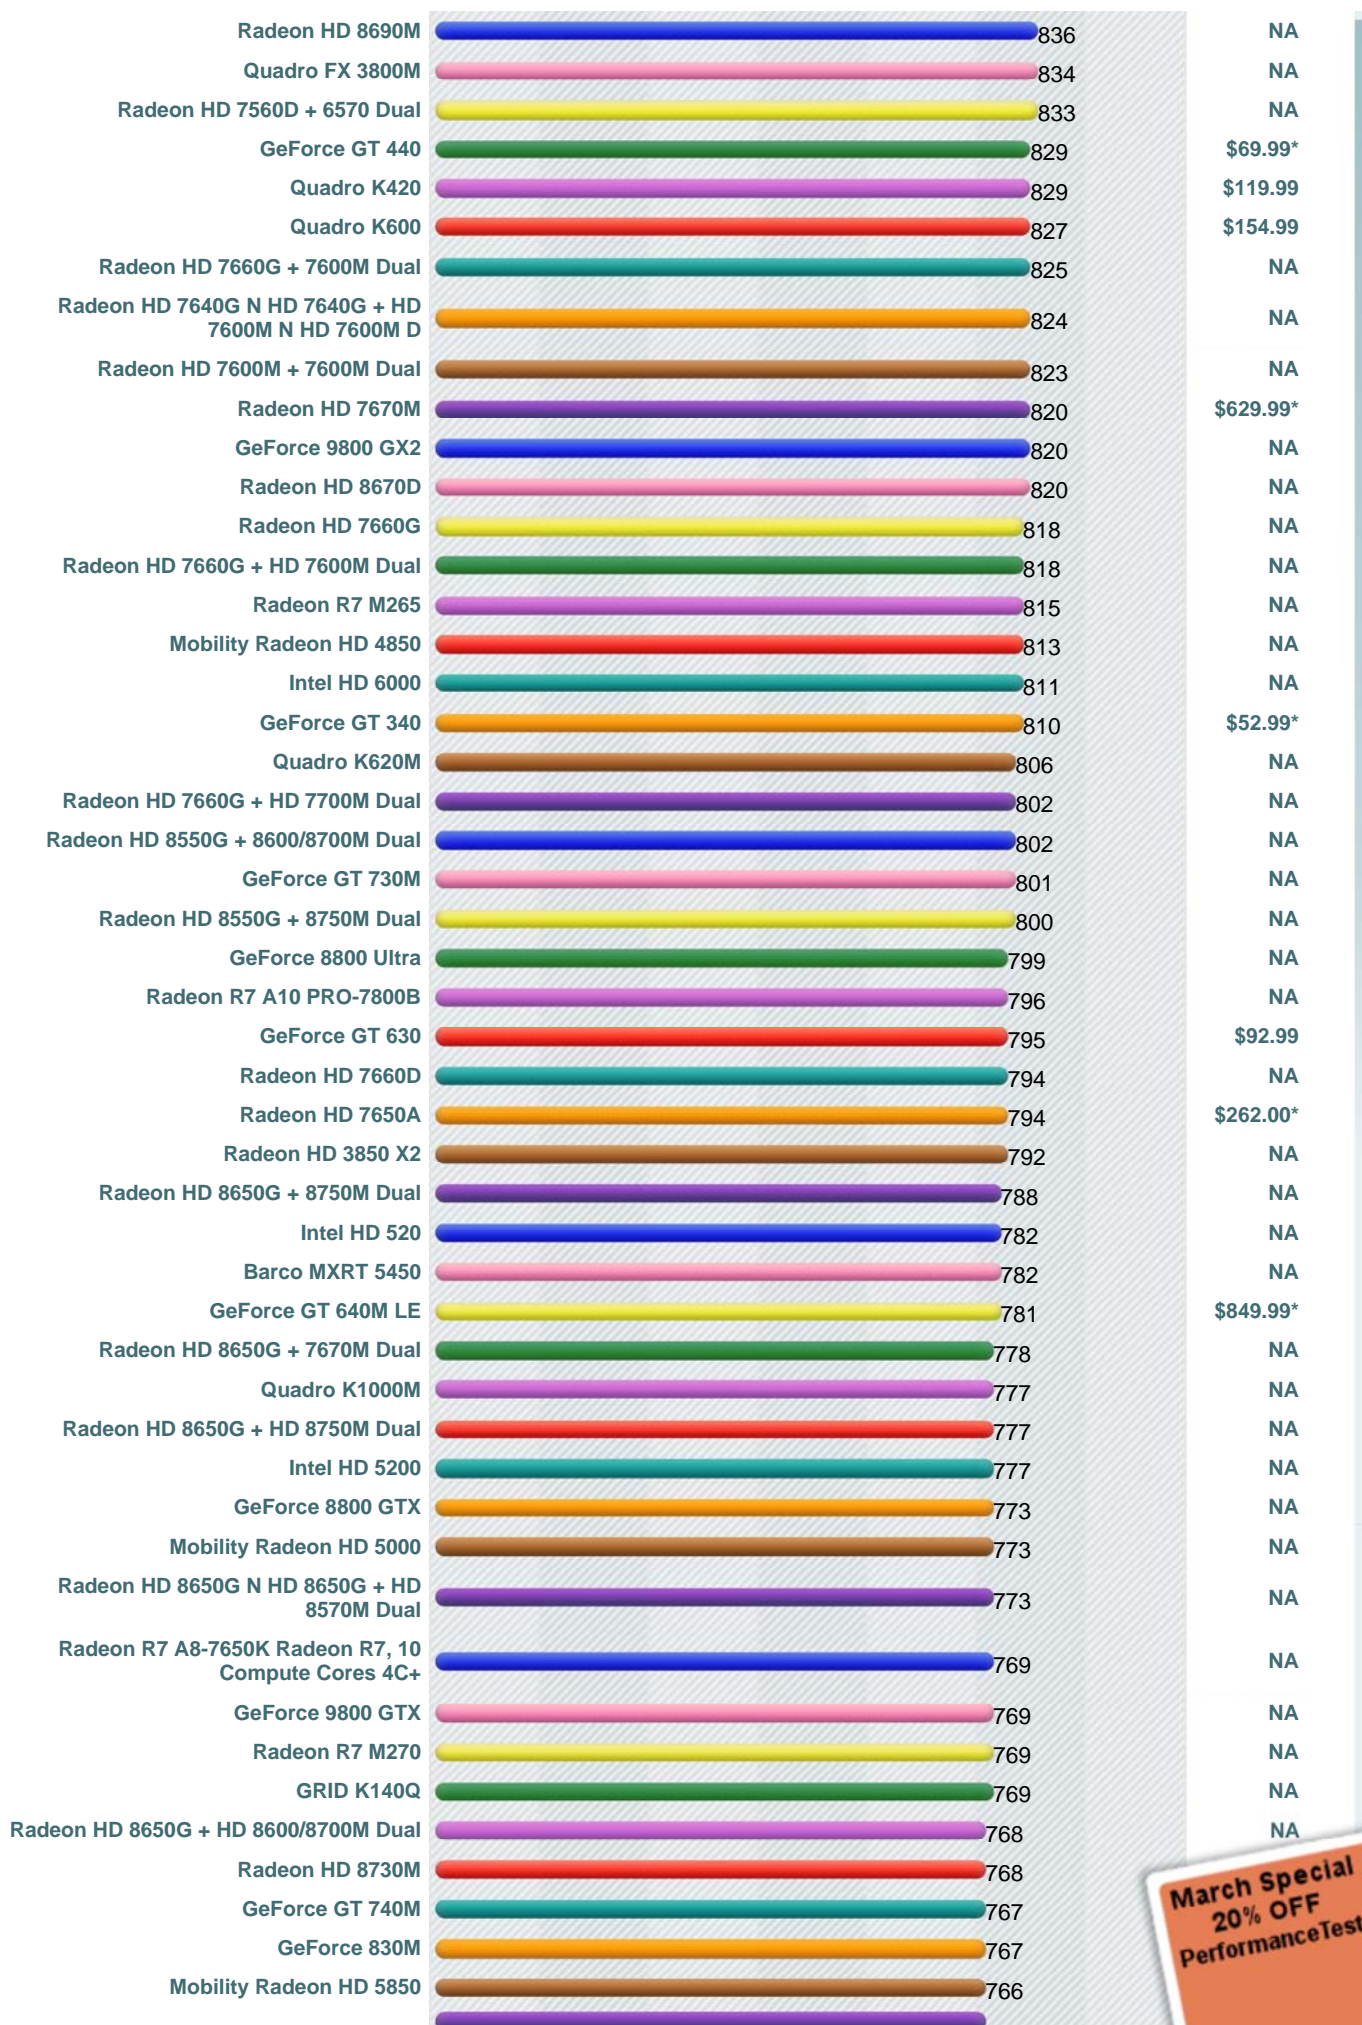

March Special
20% OFF
PerformanceTest