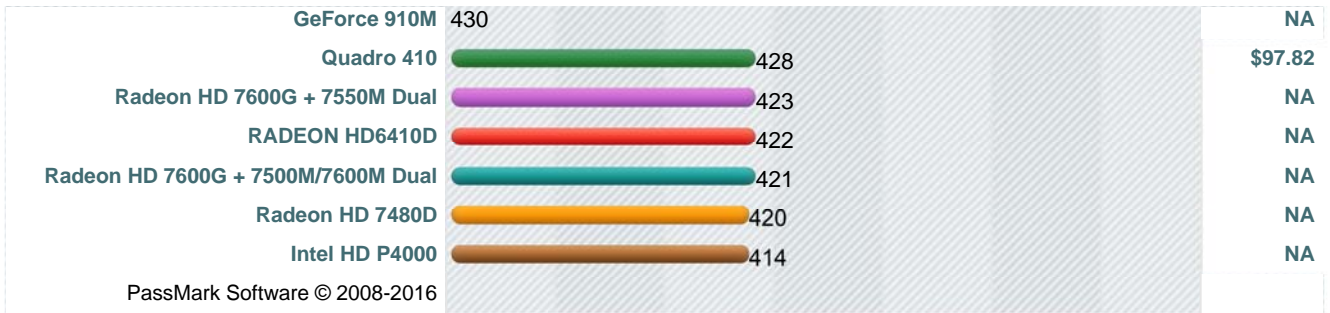

March Special
20% OFF
 PerformanceTest

March Special
20% OFF
PerformanceTest

March Special
20% OFF
PerformanceTest

March Special
20% OFF
PerformanceTest

* - Last price seen from our affiliates.

Free Image Downloads