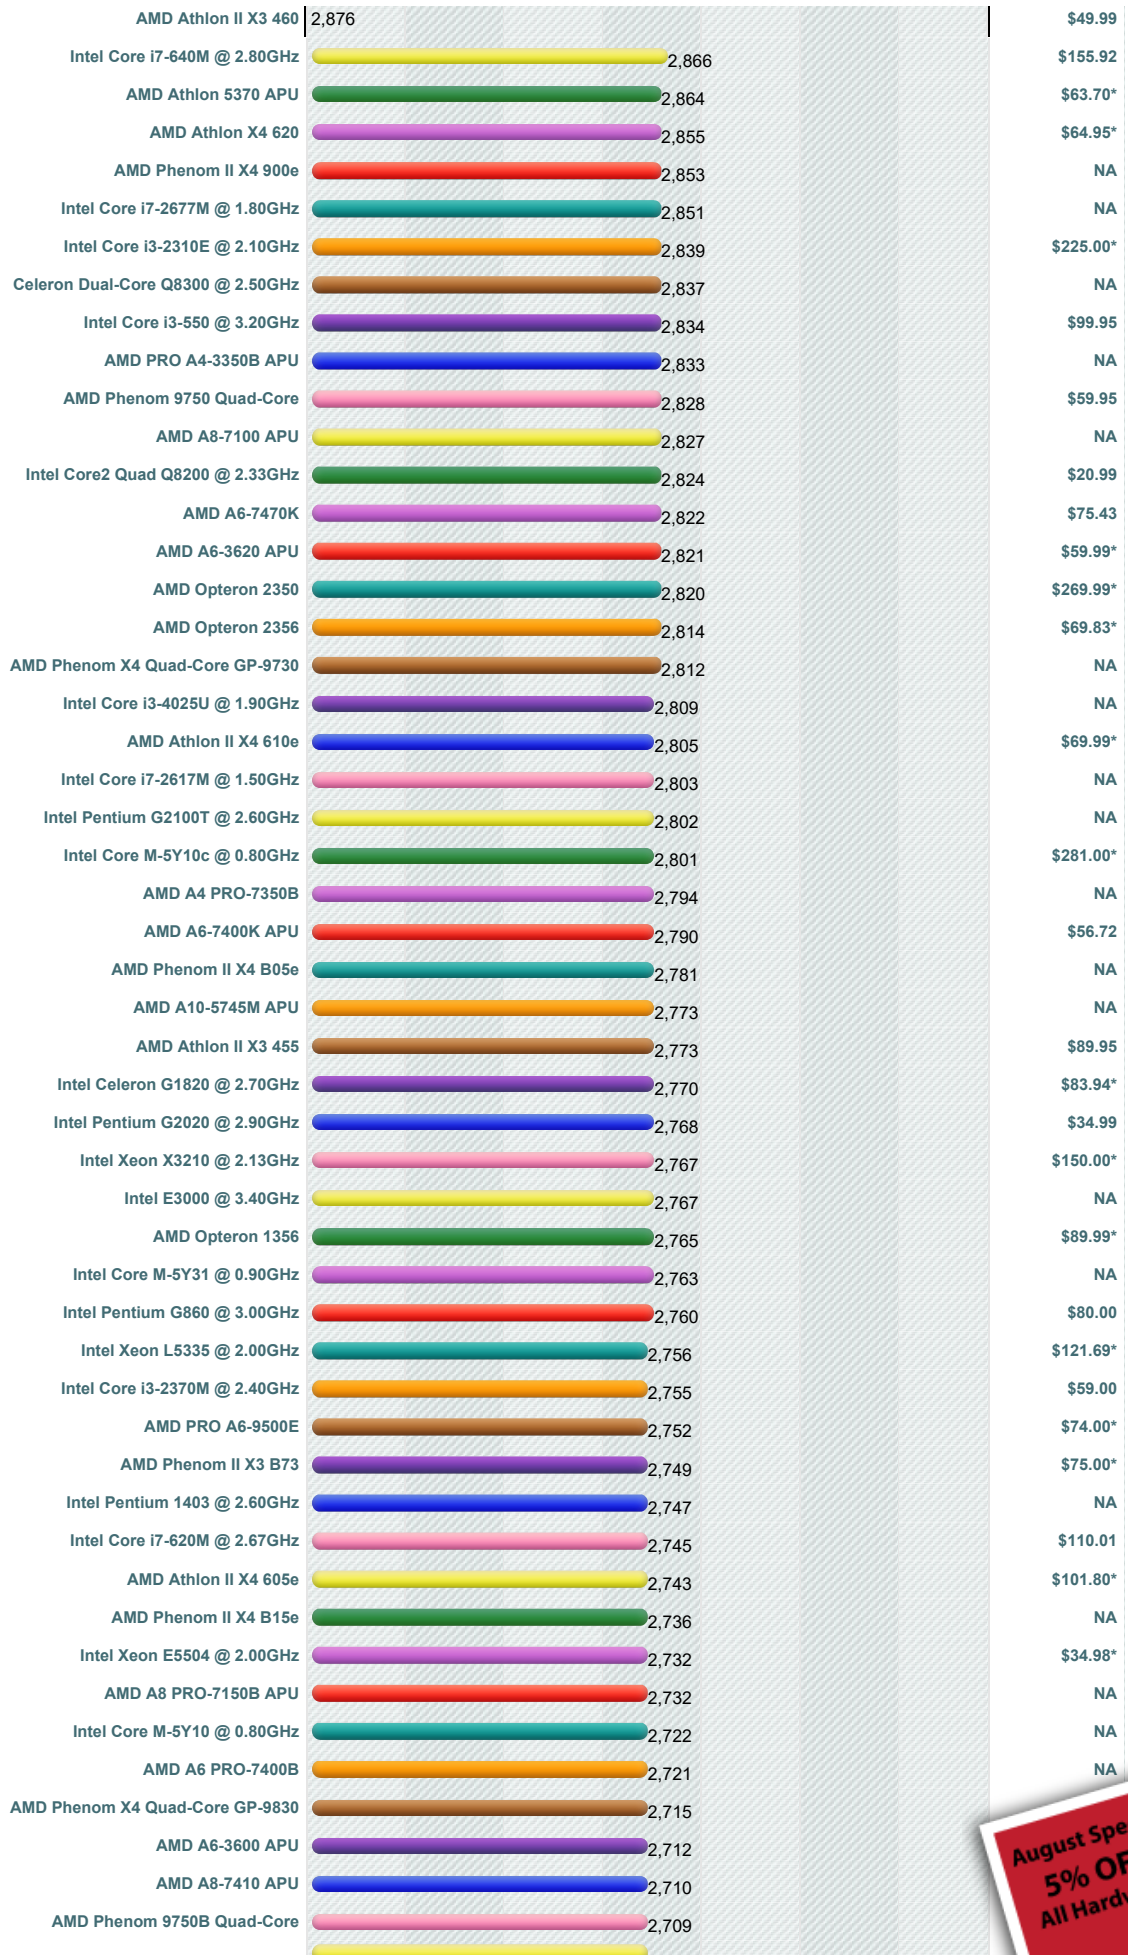

## High Mid Range CPUs

This chart comparing mid range CPUs is made using thousands of **PerformanceTest** benchmark results and is updated daily. Intel CPUs in this chart include the slower Intel Core2 Duo CPUs, Intel Xeon CPUs and Intel Celeron CPUs. AMD CPUs typically in this chart include AMD Mobile CPUs, AMD Turion IIs, AMD Opteron Dual Core CPUs, and AMD Athlon Dual-Core CPUs.

### CPU Mark | Price Performance

(Click to select desired chart)

## PassMark - CPU Mark High Mid Range CPUs - Updated 24th of August 2017

PassMark Software © 2008-2017

\* - Last seen price from our affiliates.

# Mini-itx embdded boards - High performance and low power

High flexibility, speed and better connectivity Industrial boards and systems [adlinktech.com/Industrial+use](http://adlinktech.com/Industrial+use)