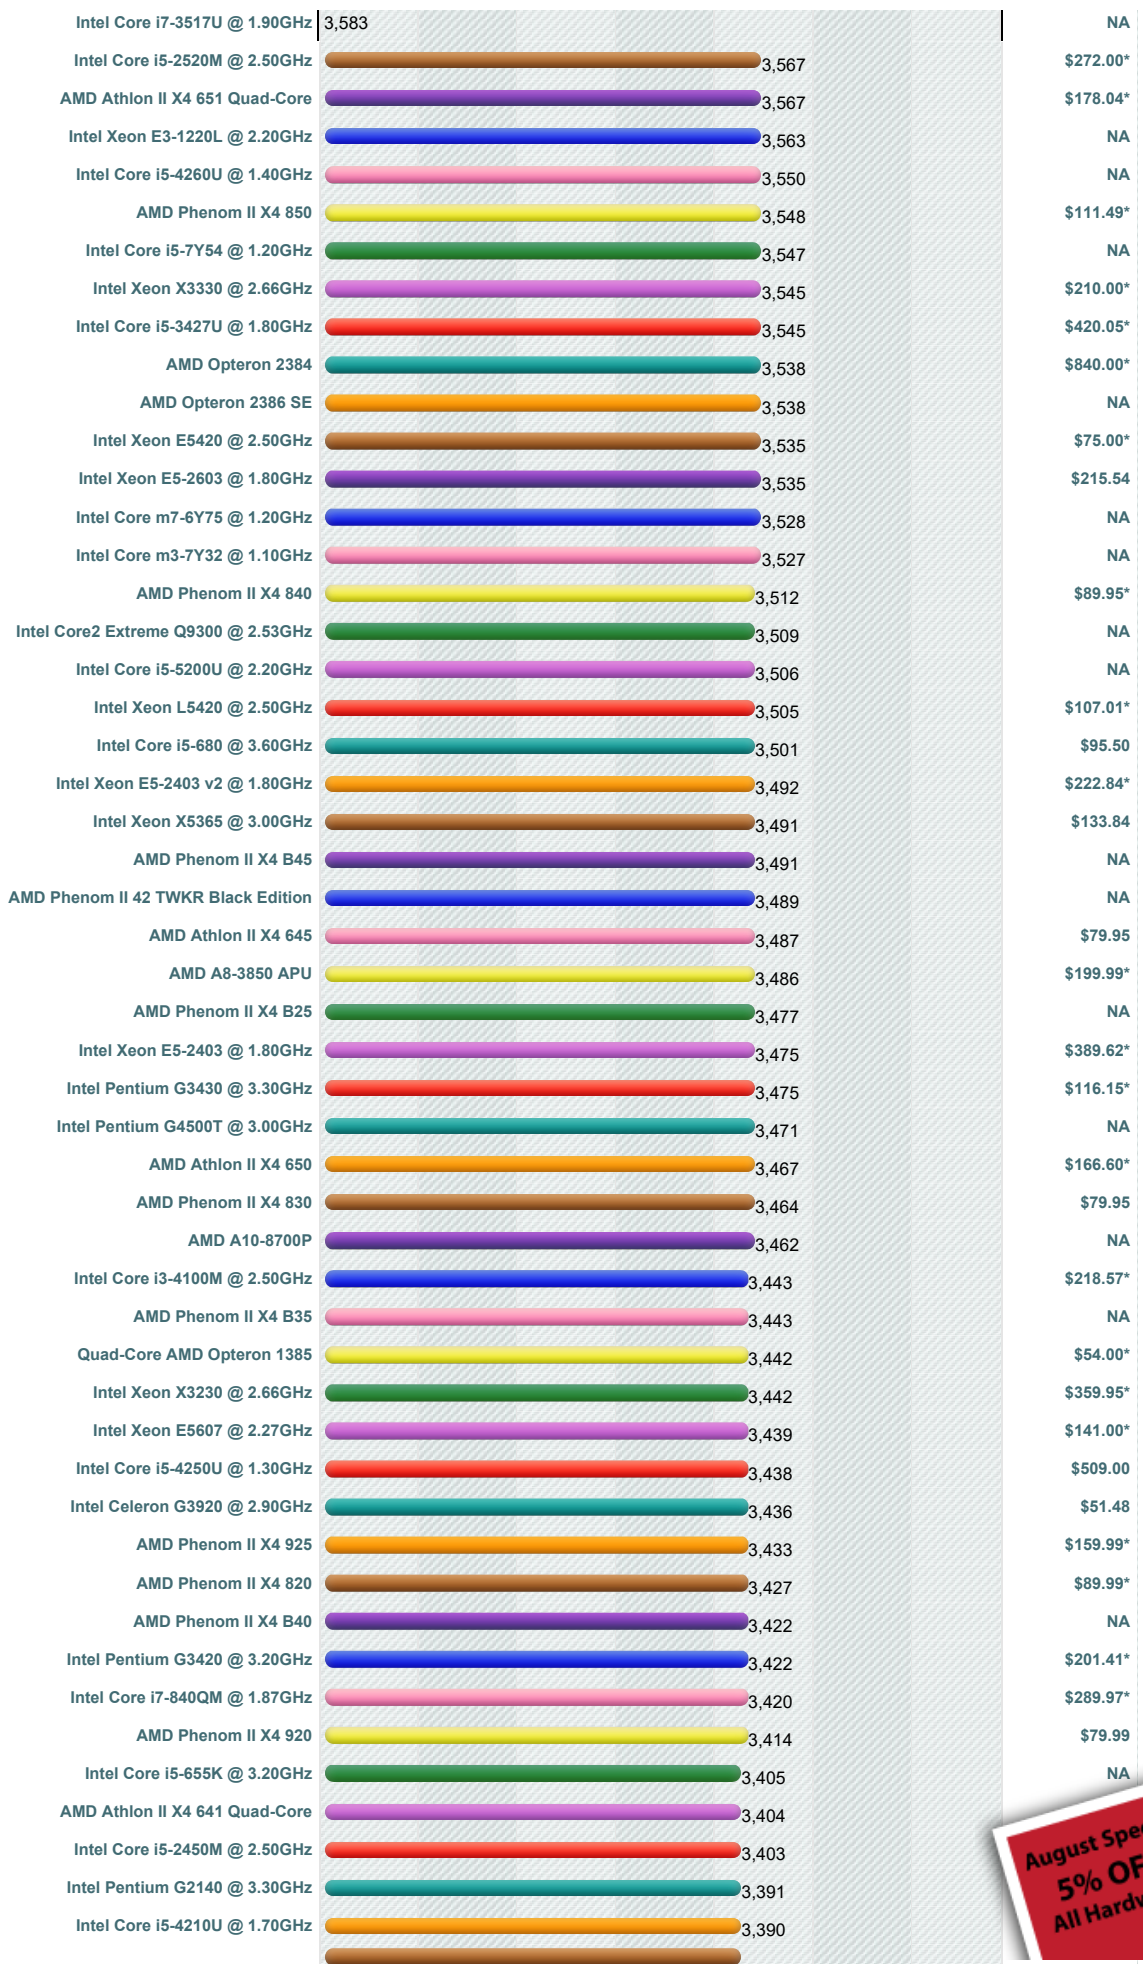

## High Mid Range CPUs

This chart comparing mid range CPUs is made using thousands of **PerformanceTest** benchmark results and is updated daily. Intel CPUs in this chart include the slower Intel Core2 Duo CPUs, Intel Xeon CPUs and Intel Celeron CPUs. AMD CPUs typically in this chart include AMD Mobile CPUs, AMD Turion IIs, AMD Opteron Dual Core CPUs, and AMD Athlon Dual-Core CPUs.

### CPU Mark | Price Performance

(Click to select desired chart)

## PassMark - CPU Mark High Mid Range CPUs - Updated 24th of August 2017

PassMark Software © 2008-2017

\* - Last seen price from our affiliates.