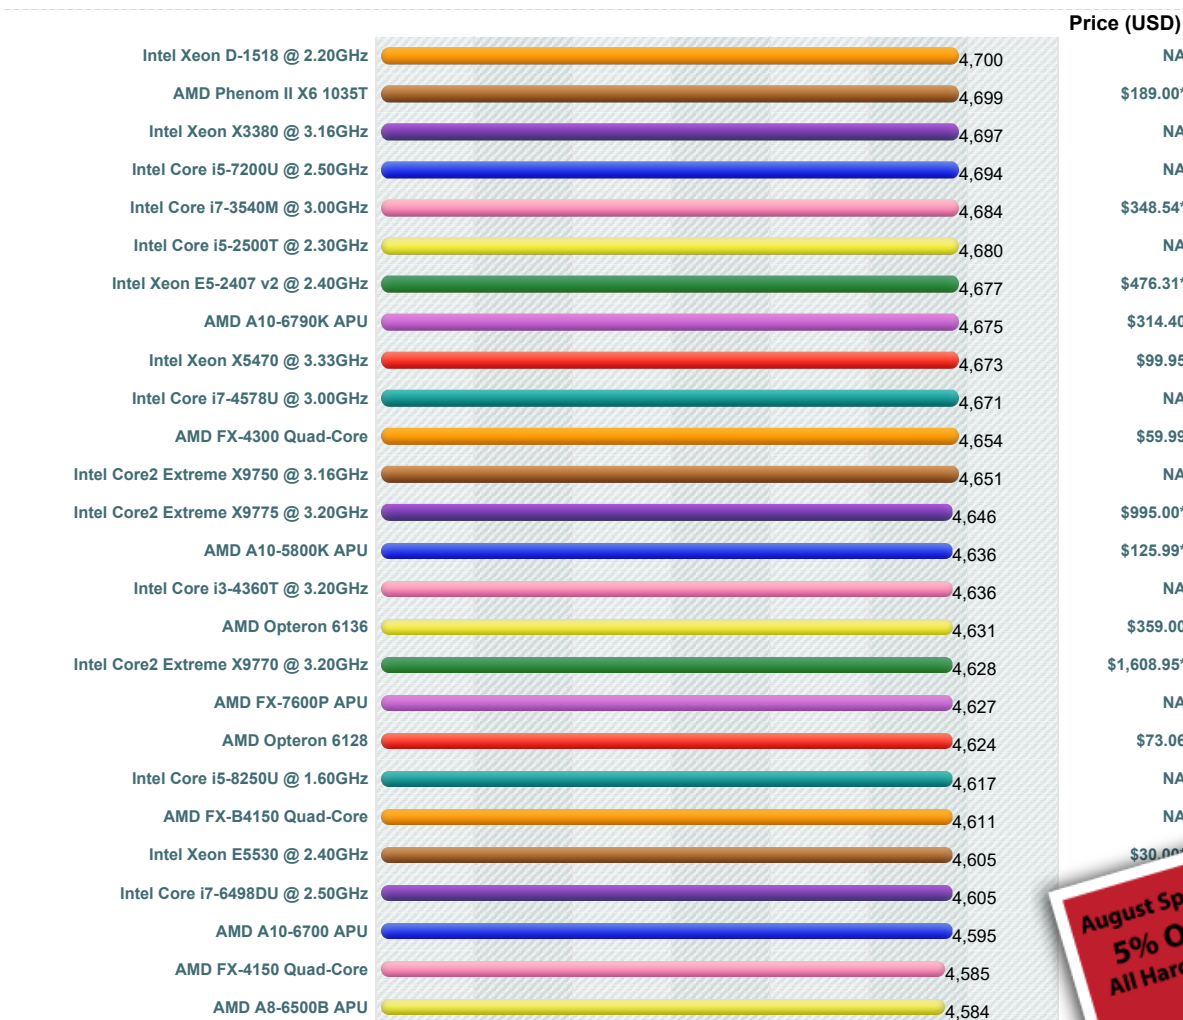

CPU Benchmarks

Over 800,000 CPUs Benchmarked

----Select A Page ----

How does your CPU compare?
Add your CPU to our benchmark chart with **PerformanceTest V9!**

High Mid Range CPUs

This chart comparing mid range CPUs is made using thousands of **PerformanceTest** benchmark results and is updated daily. Intel CPUs in this chart include the slower Intel Core2 Duo CPUs, Intel Xeon CPUs and Intel Celeron CPUs. AMD CPUs typically in this chart include AMD Mobile CPUs, AMD Turion IIs, AMD Opteron Dual Core CPUs, and AMD Athlon Dual-Core CPUs.

CPU Mark | Price Performance

(Click to select desired chart)

PassMark - CPU Mark High Mid Range CPUs - Updated 24th of August 2017