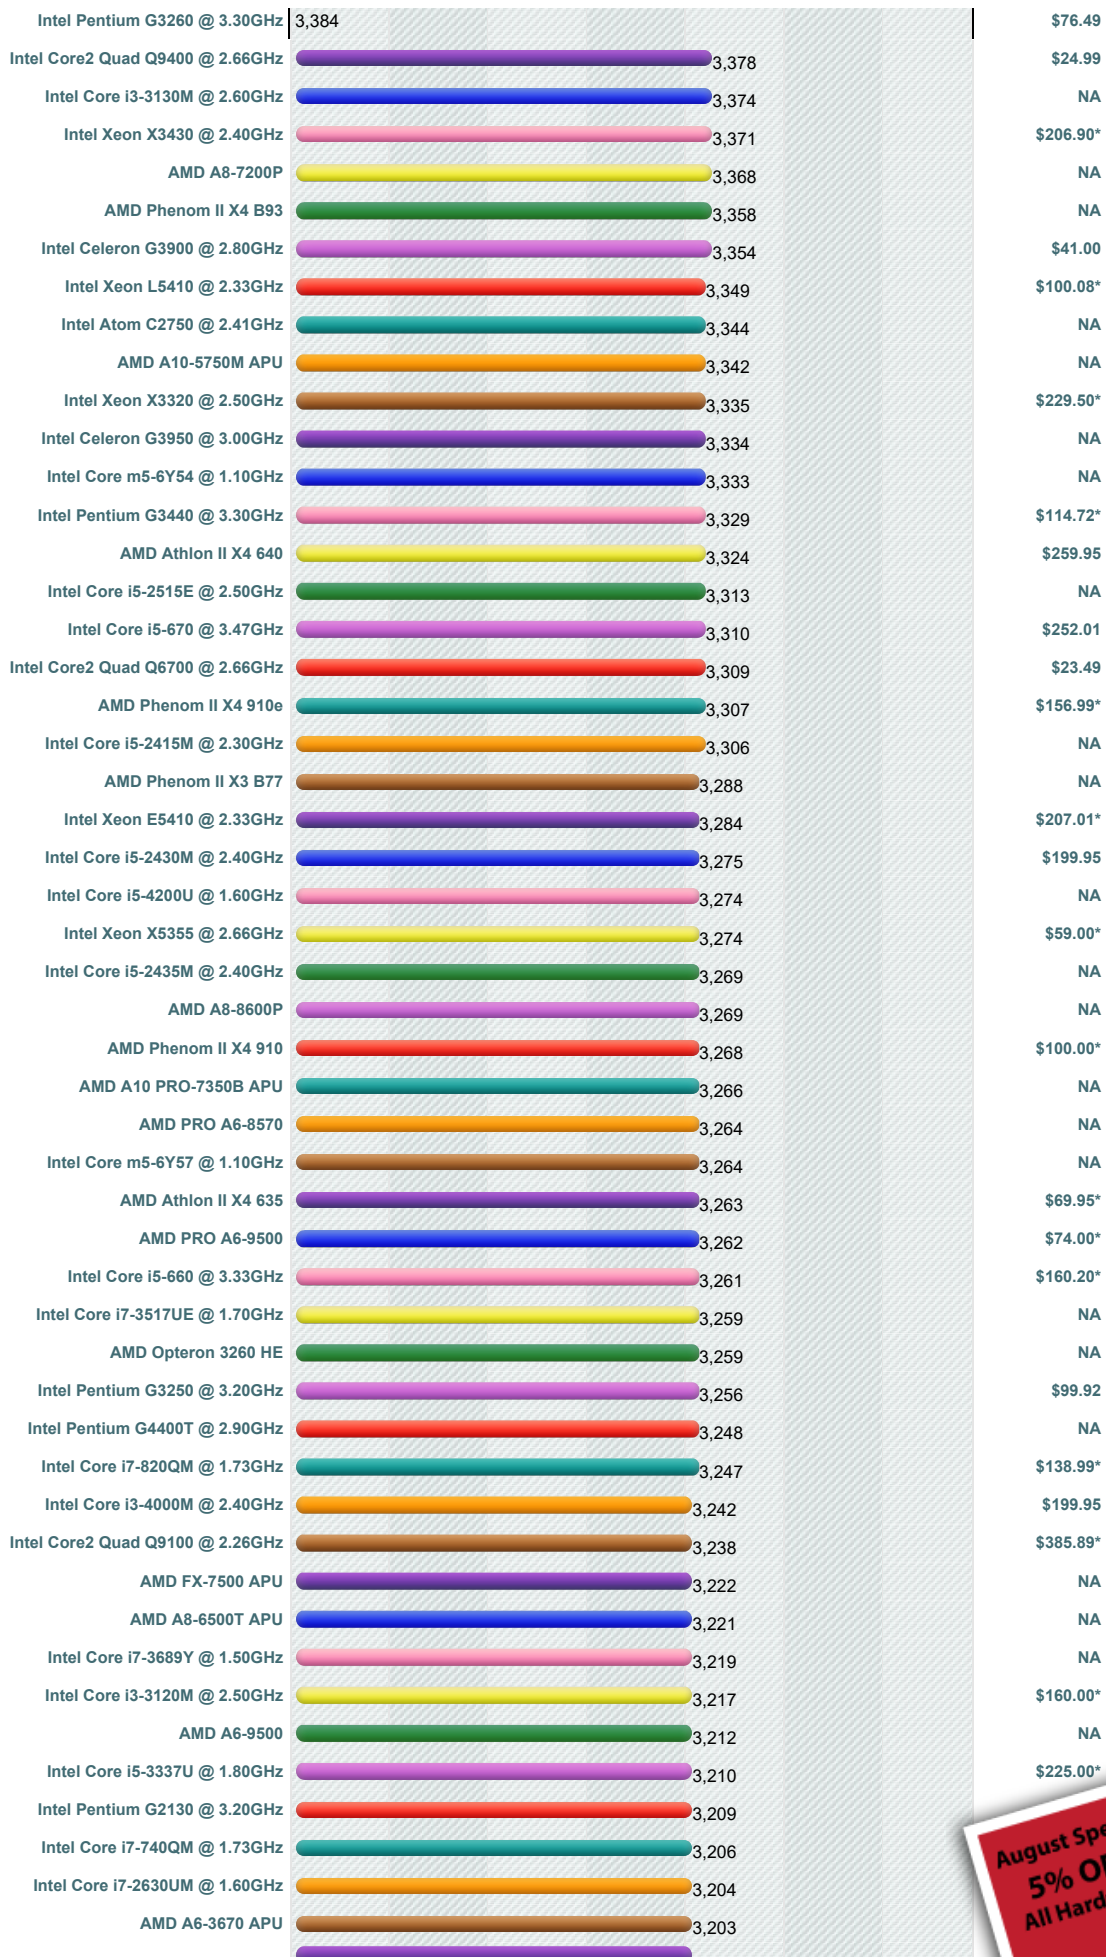

## High Mid Range CPUs

This chart comparing mid range CPUs is made using thousands of **PerformanceTest** benchmark results and is updated daily. Intel CPUs in this chart include the slower Intel Core2 Duo CPUs, Intel Xeon CPUs and Intel Celeron CPUs. AMD CPUs typically in this chart include AMD Mobile CPUs, AMD Turion IIs, AMD Opteron Dual Core CPUs, and AMD Athlon Dual-Core CPUs.

### CPU Mark | Price Performance

(Click to select desired chart)

## PassMark - CPU Mark High Mid Range CPUs - Updated 24th of August 2017

PassMark Software © 2008-2017

\* - Last seen price from our affiliates.