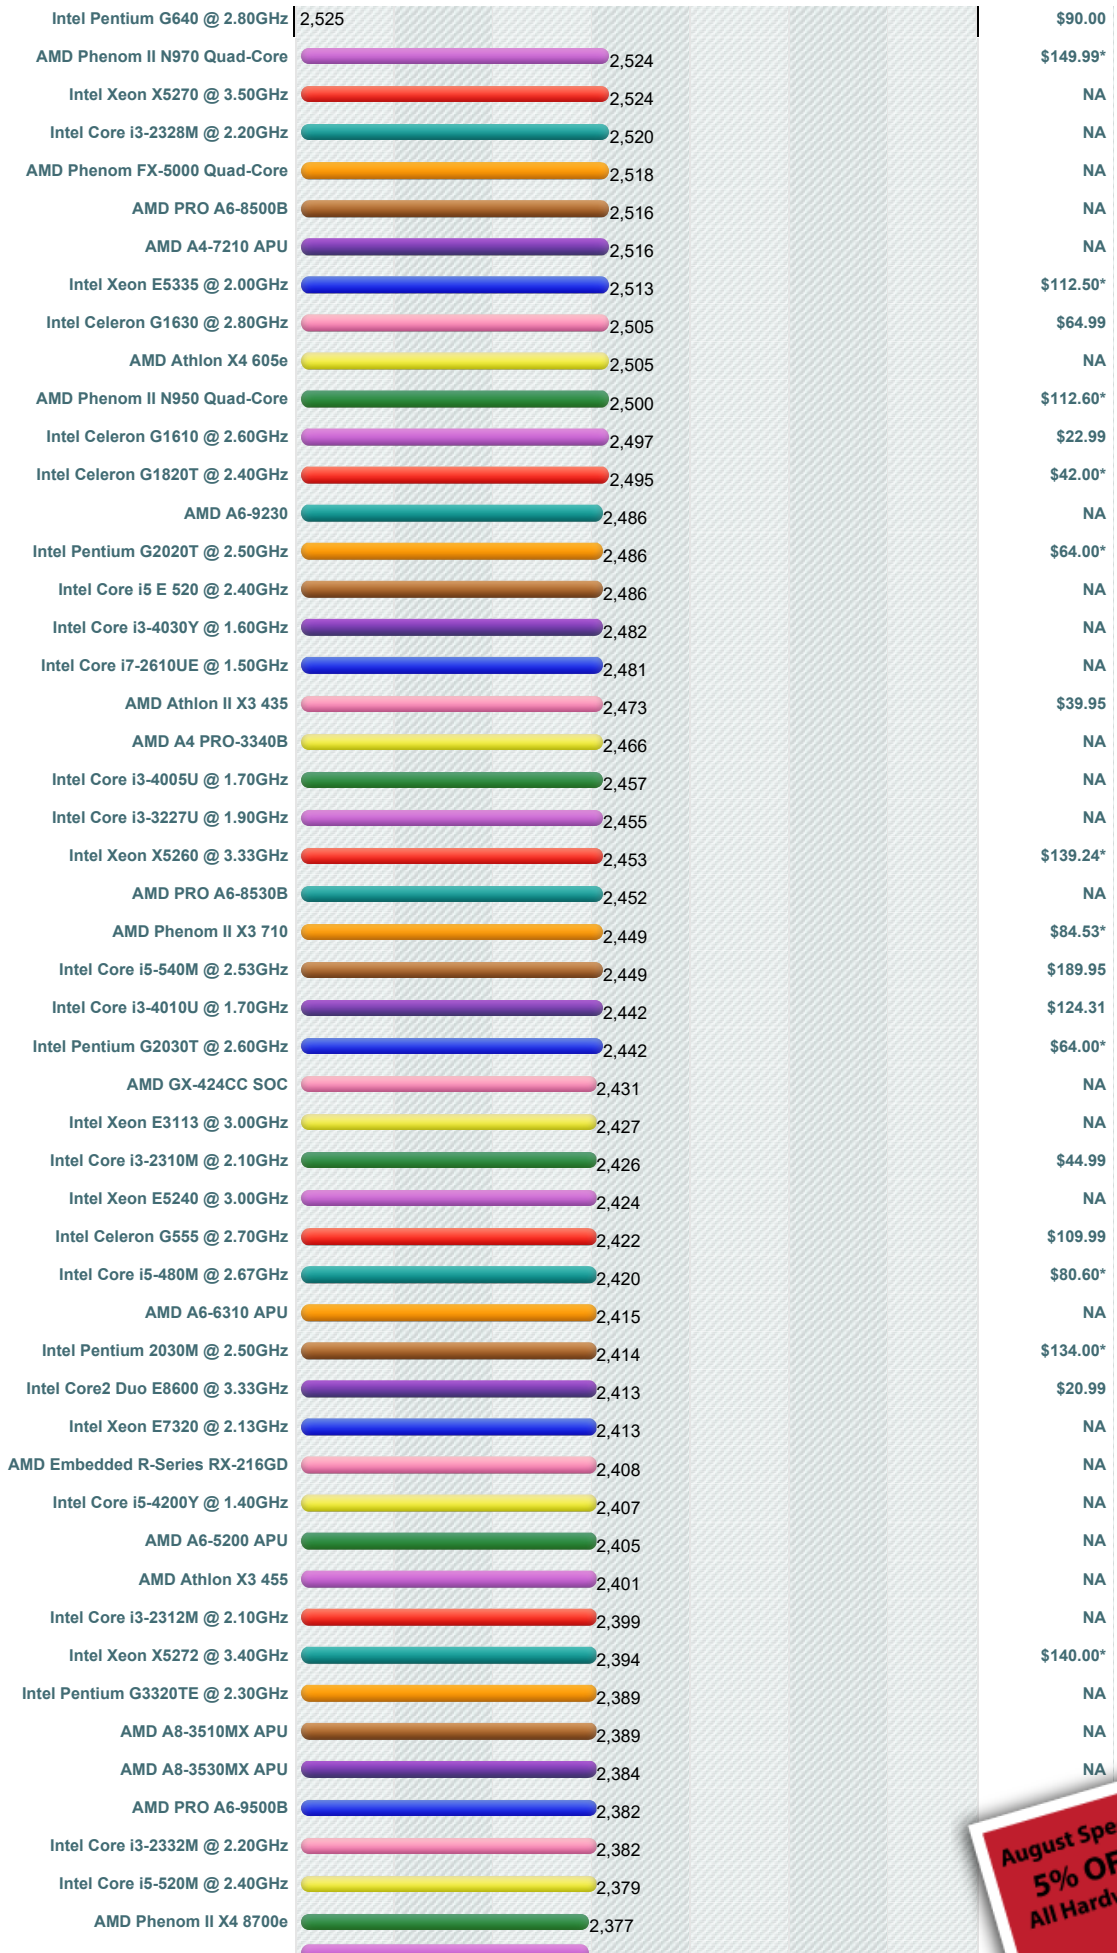

## High Mid Range CPUs

This chart comparing mid range CPUs is made using thousands of **PerformanceTest** benchmark results and is updated daily. Intel CPUs in this chart include the slower Intel Core2 Duo CPUs, Intel Xeon CPUs and Intel Celeron CPUs. AMD CPUs typically in this chart include AMD Mobile CPUs, AMD Turion IIs, AMD Opteron Dual Core CPUs, and AMD Athlon Dual-Core CPUs.

### CPU Mark | Price Performance

(Click to select desired chart)

## PassMark - CPU Mark High Mid Range CPUs - Updated 24th of August 2017

PassMark Software © 2008-2017

\* - Last seen price from our affiliates.