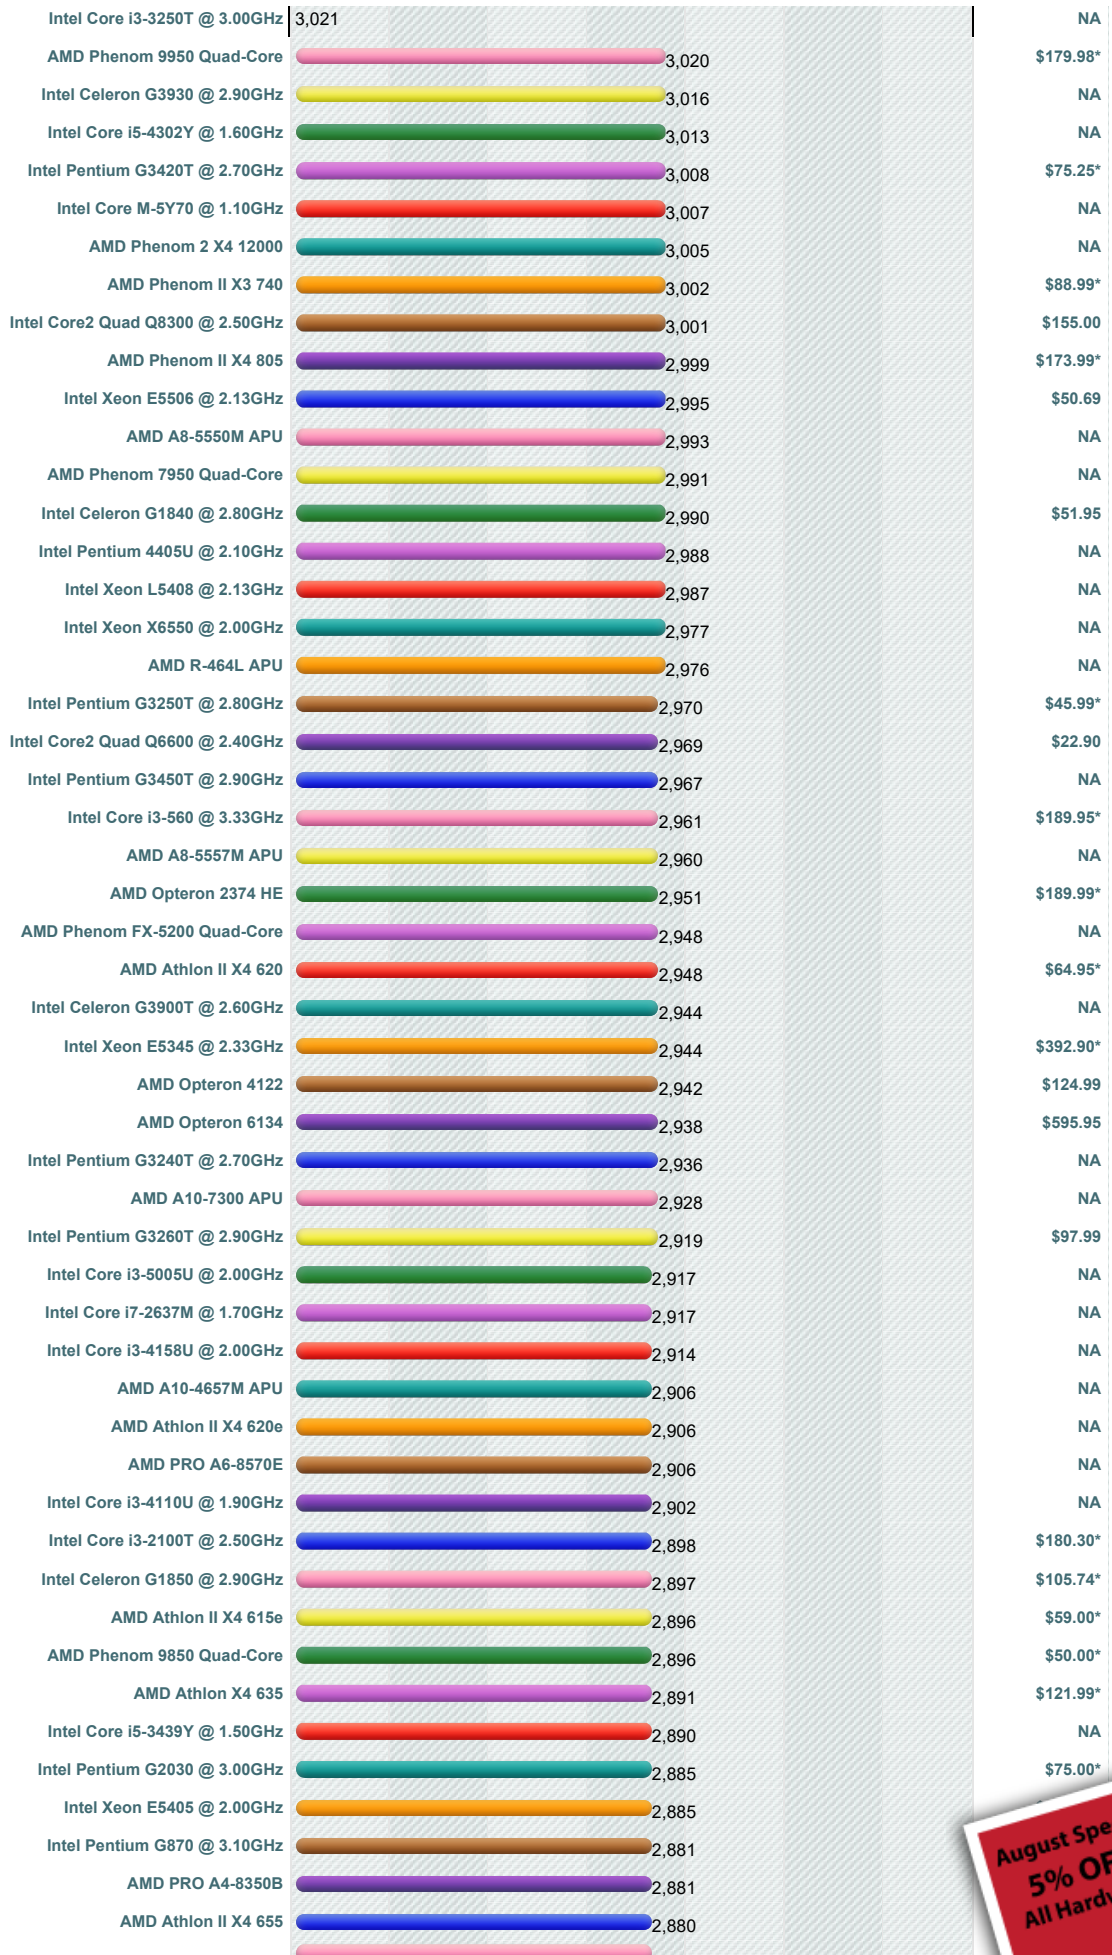

## High Mid Range CPUs

This chart comparing mid range CPUs is made using thousands of **PerformanceTest** benchmark results and is updated daily. Intel CPUs in this chart include the slower Intel Core2 Duo CPUs, Intel Xeon CPUs and Intel Celeron CPUs. AMD CPUs typically in this chart include AMD Mobile CPUs, AMD Turion IIs, AMD Opteron Dual Core CPUs, and AMD Athlon Dual-Core CPUs.

### CPU Mark | Price Performance

(Click to select desired chart)

## PassMark - CPU Mark High Mid Range CPUs - Updated 24th of August 2017

PassMark Software © 2008-2017

\* - Last seen price from our affiliates.