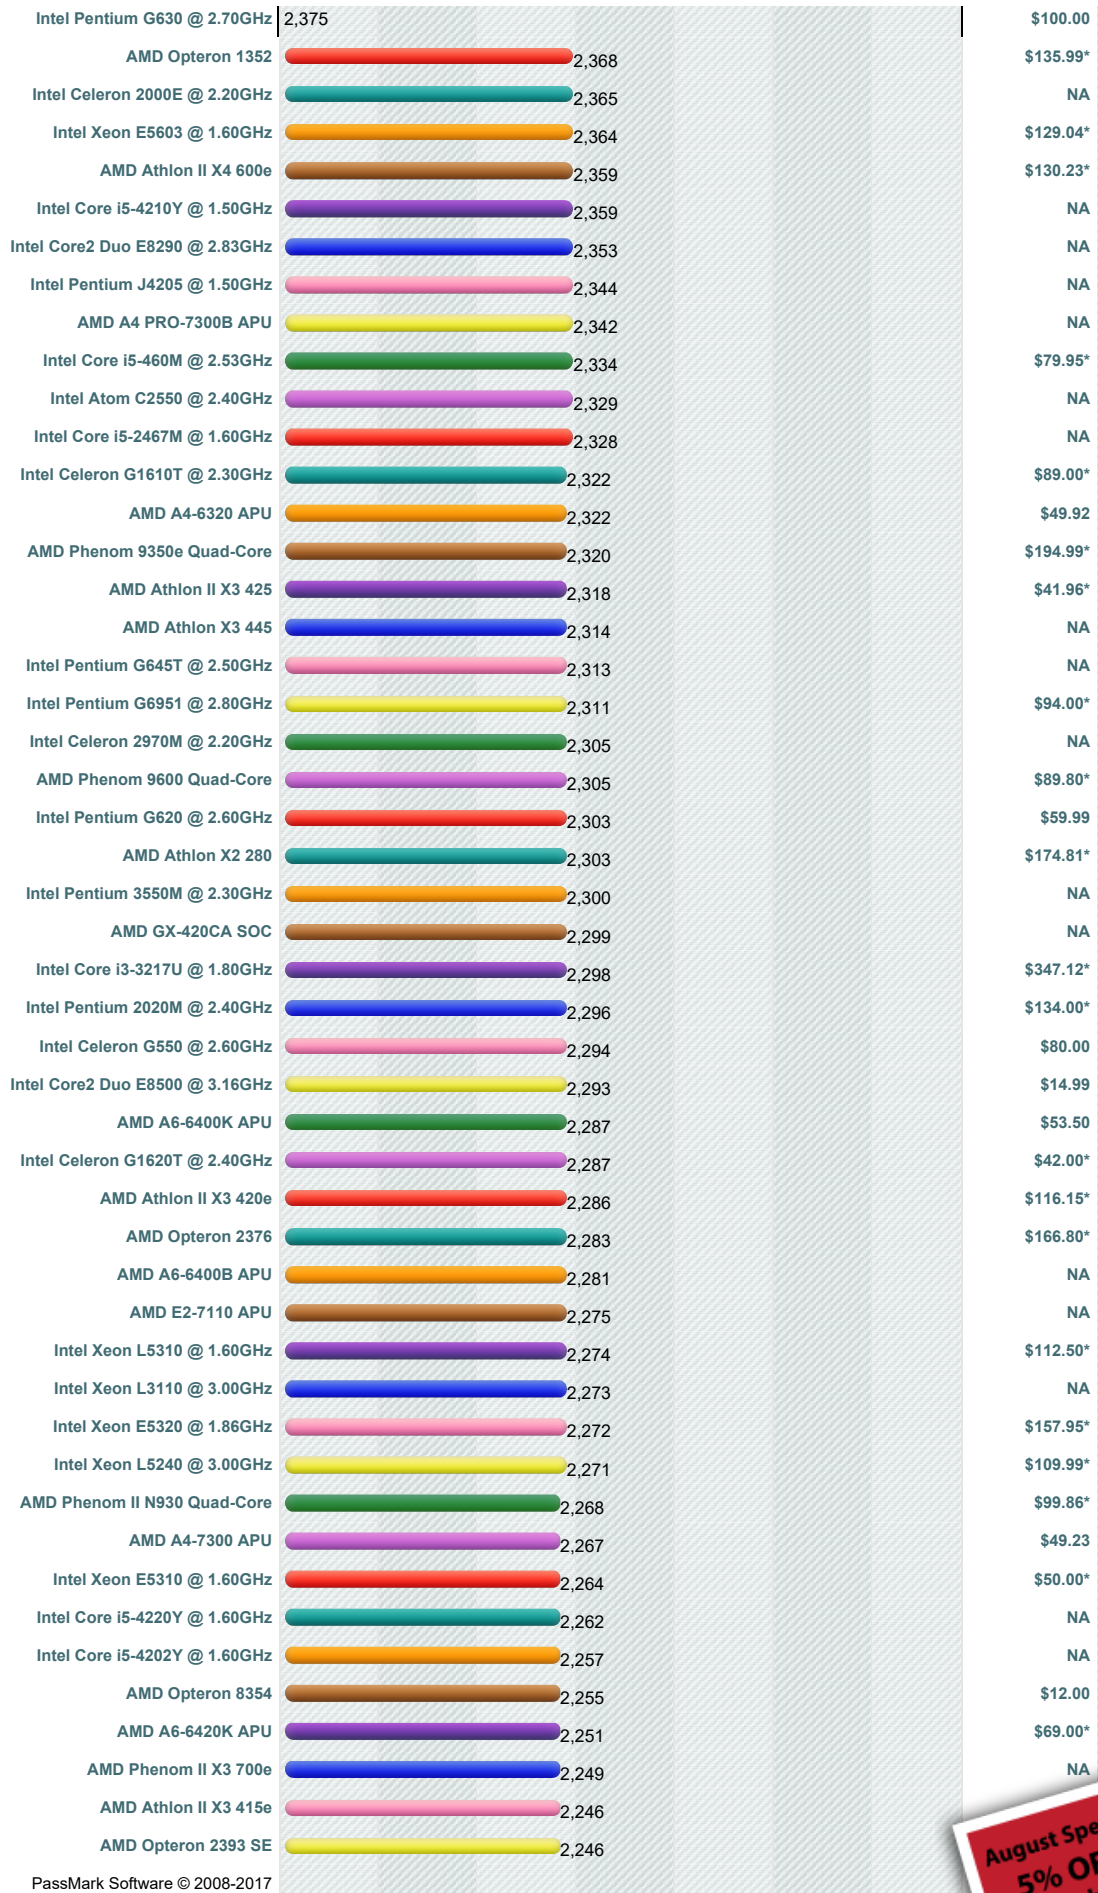

## High Mid Range CPUs

This chart comparing mid range CPUs is made using thousands of **PerformanceTest** benchmark results and is updated daily. Intel CPUs in this chart include the slower Intel Core2 Duo CPUs, Intel Xeon CPUs and Intel Celeron CPUs. AMD CPUs typically in this chart include AMD Mobile CPUs, AMD Turion IIs, AMD Opteron Dual Core CPUs, and AMD Athlon Dual-Core CPUs.

### CPU Mark | Price Performance

(Click to select desired chart)

## PassMark - CPU Mark High Mid Range CPUs - Updated 24th of August 2017

PassMark Software © 2008-2017

\* - Last seen price from our affiliates.