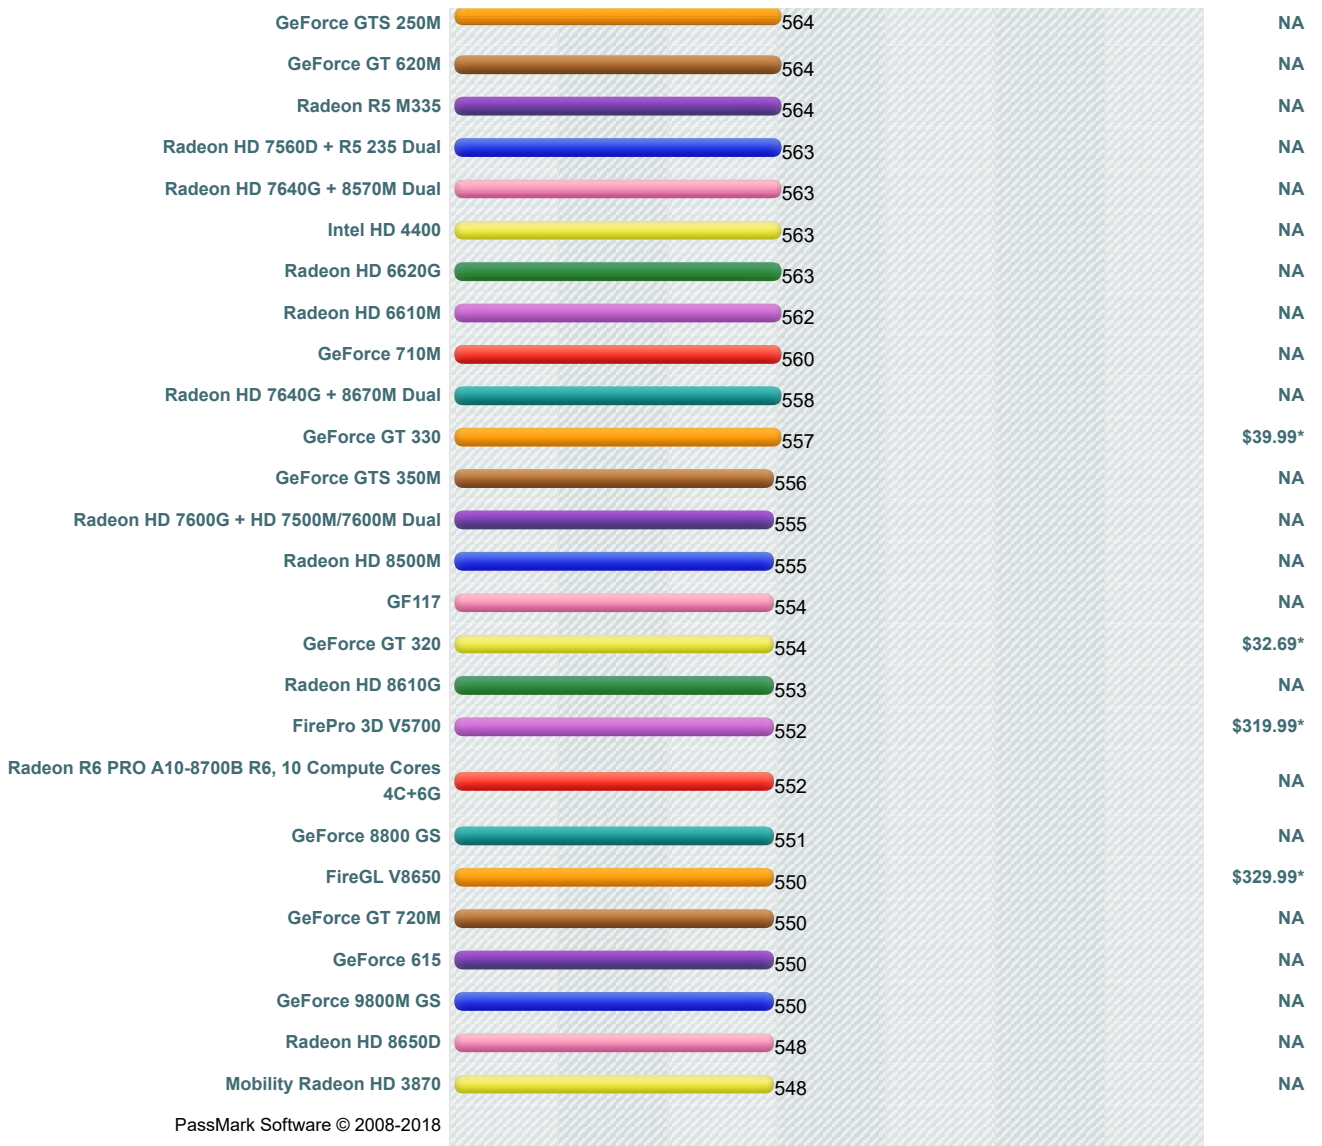

## Mid-to-High Range Video Card Chart

This chart made up of thousands of **PerformanceTest** benchmark results and is updated daily with new graphics card benchmarks. The mid to high range chart typically contains video cards that are a couple of years old and includes ATI cards (such as older ATI Radeon models), nVidia cards (such as older nVidia GeForce and Quadro models) and better performing Integrated Display Adapters from Intel, Asus and other manufacturers.

**G3D Mark | Price Performance**  
(Click to select desired chart)

### PassMark - G3D Mark High Mid Range Videocards - Updated 6th of February 2018

\* - Last price seen from our affiliates.

[Home] - [Searchable Video Card List] - [Graph Notes] - [30 Day Market Share]  
 [High-End] - [Mid to High-End] - [Low to Mid-End] - [Low-End]  
 [Common] - [Best Value] - [Direct Compute] - [GPU Mega Page]