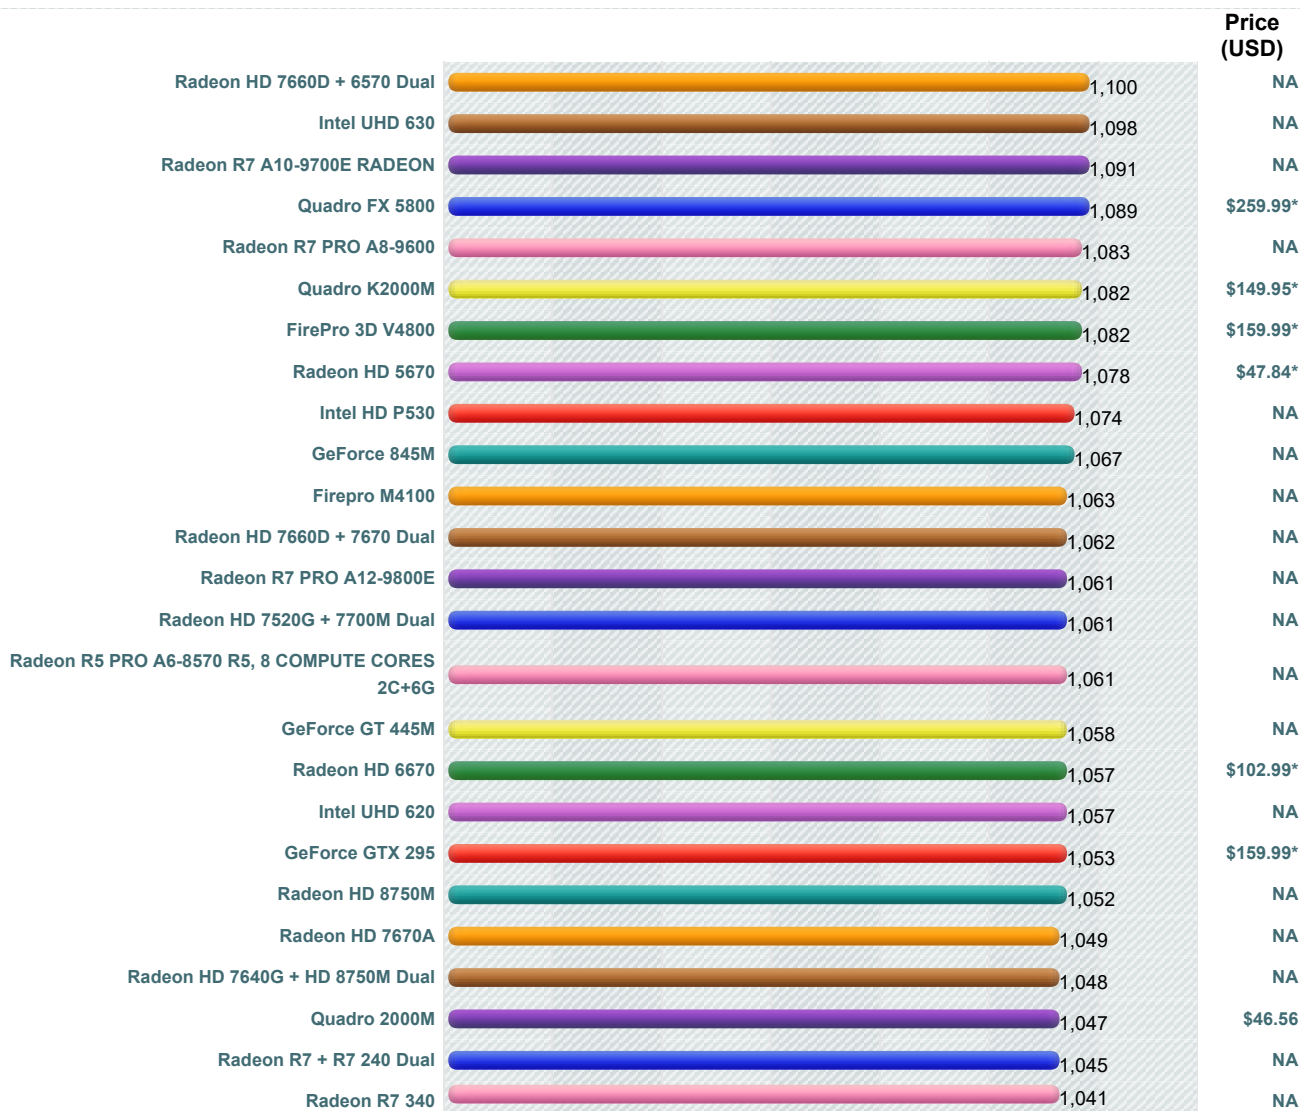

Home » Video Card Benchmarks » Mid to High Range Video Cards

CPU Benchmarks **Video Card Benchmarks** Hard Drive Benchmarks RAM PC Systems Android iOS / iPhone

Videocard Benchmarks

Over 800,000 Video Cards
Benchmarked

----Select A Page ----

How does your Video Card compare?

Add your card to our benchmark charts with **PerformanceTest V9!**

Mid-to-High Range Video Card Chart

This chart made up of thousands of **PerformanceTest** benchmark results and is updated daily with new graphics card benchmarks. The mid to high range chart typically contains video cards that are a couple of years old and includes ATI cards (such as older ATI Radeon models), nVidia cards (such as older nVidia GeForce and Quadro models) and better performing Integrated Display Adapters from Intel, Asus and other manufacturers.

G3D Mark | Price Performance
(Click to select desired chart)

PassMark - G3D Mark High Mid Range Videocards - Updated 6th of February 2018