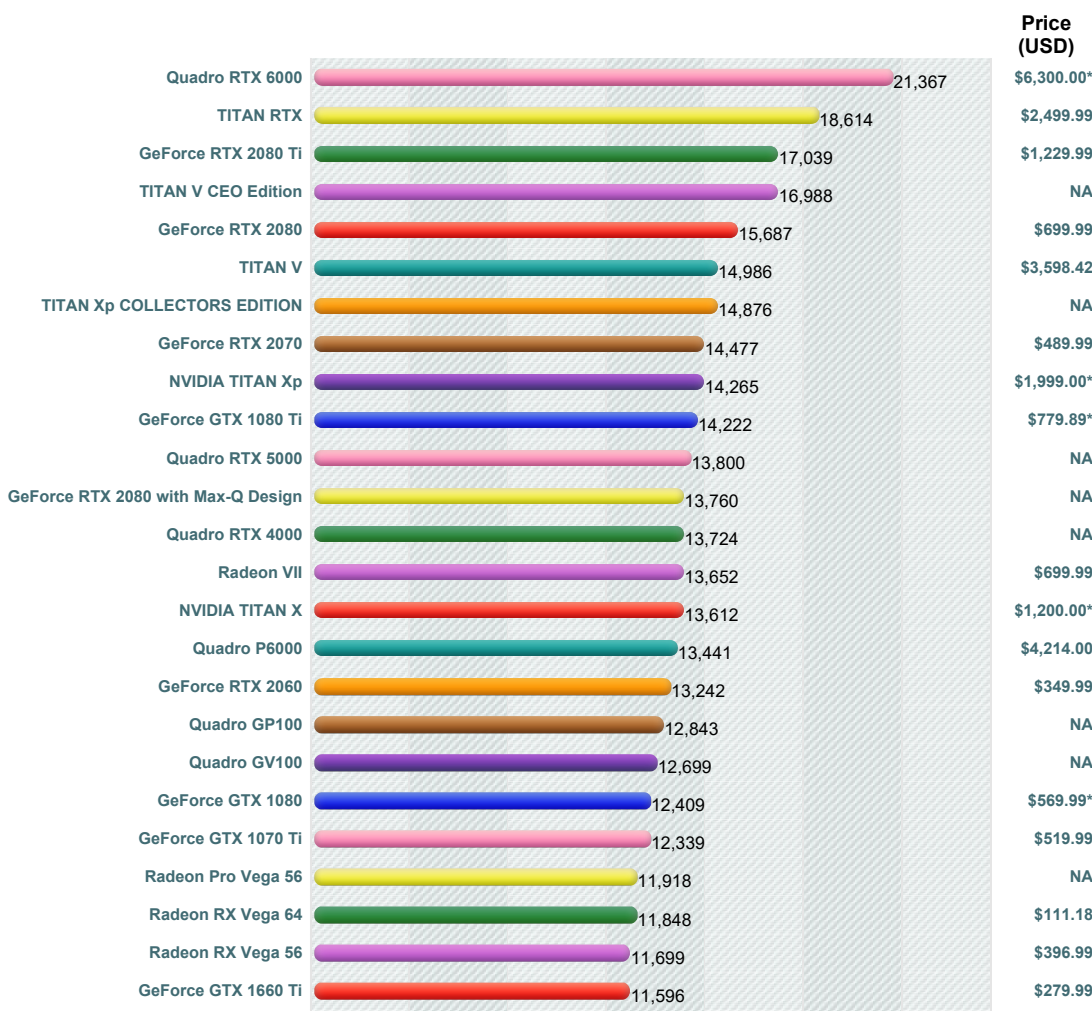

Videocard Benchmarks

Over 1,000,000 Video Cards Benchmarked

----Select A Page ----

How does your Video Card compare?

Add your card to our benchmark charts with PerformanceTest V9!

High End Video Card Chart

This chart made up of thousands of PerformanceTest benchmark results and is updated daily with new graphics card benchmarks. This high end chart contains high performance video cards typically found in premium gaming PCs. Recently introduced ATI video cards (such as the ATI Radeon HD) and nVidia graphics cards (such as the nVidia GTX and nVidia Quadro FX) using the PCI-Express (or PCI-E) standard are common in our high end video card charts.

G3D Mark | Price Performance
(Click to select desired chart)

PassMark - G3D Mark High End Videocards - Updated 5th of March 2019